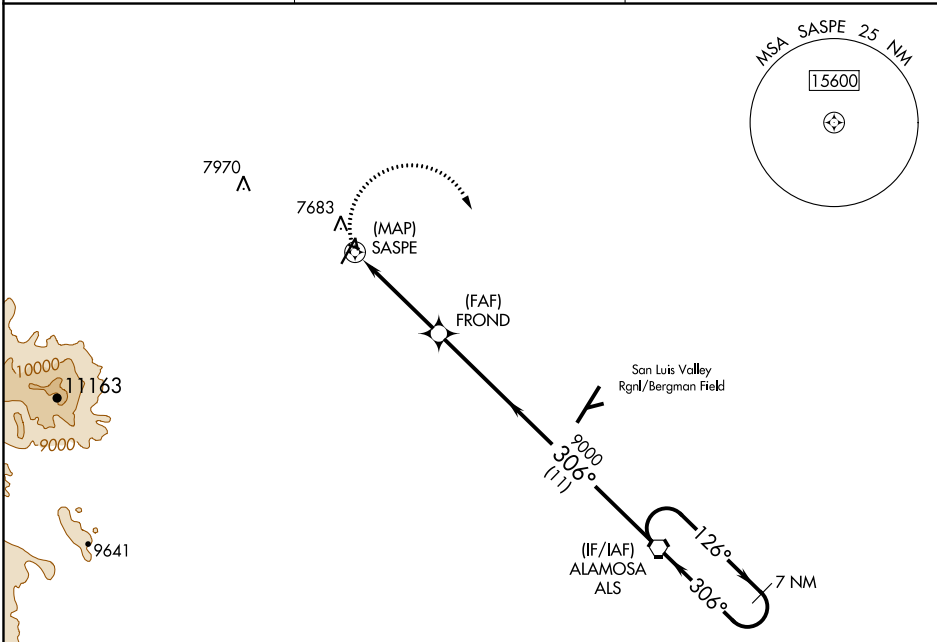

APP CRS 306°	Rwy Idg TDZE Apt Elev	N/A N/A 7611
------------------------	-----------------------------	---

RNAV (GPS)-B
MONTE VISTA MUNI (MVI)

NA DME/DME RNP-0.3 NA.
Use Alamosa altimeter setting.
Circling NA to Rwys 10, 28, 16, and 34.

MISSED APPROACH: Climbing right turn to 11600
direct ALS VORTAC and hold.

ALS AWOS-3
135.175

DENVER CENTER
128.375 379.95

UNICOM
122.8 (CTAF)

CATEGORY	A	B	C	D
CIRCLING	8080-1	469 (500-1)	8180-1½ 569 (600-1½)	8360-2½ 749 (800-2½)

SW-1, 16 JUL 2020 to 13 AUG 2020

SW-1, 16 JUL 2020 to 13 AUG 2020