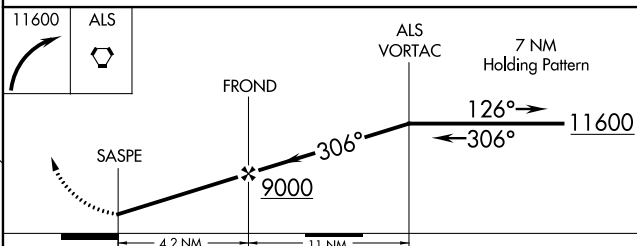

APP CRS 306°	Rwy Idg TDZE Apt Elev	N/A N/A 7611
------------------------	-----------------------------	---

RNAV (GPS)-B
MONTE VISTA MUNI (MVI)

NA DME/DME RNP-0.3 NA.
Use Alamosa altimeter setting.
Circling NA to Rwys 10, 28, 16, and 34.

MISSED APPROACH: Climbing right turn to 11600
direct ALS VORTAC and hold.

ALS AWOS-3
135.175

DENVER CENTER
128.375 379.95

UNICOM
122.8 (CTAF)

CATEGORY	A	B	C	D
CIRCLING	8080-1	469 (500-1)	8180-1½ 569 (600-1½)	8360-2½ 749 (800-2½)