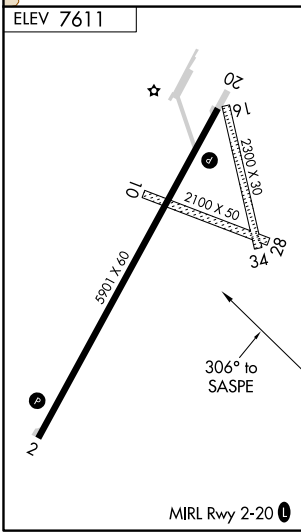

APP CRS 306°	Rwy Idg TDZE Apt Elev	N/A N/A 7611
------------------------	-----------------------------	---

RNAV (GPS)-B
MONTE VISTA MUNI (MVI)

NA DME/DME RNP-0.3 NA.
Use Alamosa altimeter setting.
Circling NA to Rwys 10, 28, 16, and 34.

MISSED APPROACH: Climbing right turn to 11600
direct ALS VORTAC and hold.

ALS AWOS-3
135.175

DENVER CENTER
128.375 379.95

UNICOM
122.8 (CTAF)

CATEGORY	A	B	C	D
CIRCLING	8080-1	469 (500-1)	8180-1½ 569 (600-1½)	8360-2½ 749 (800-2½)