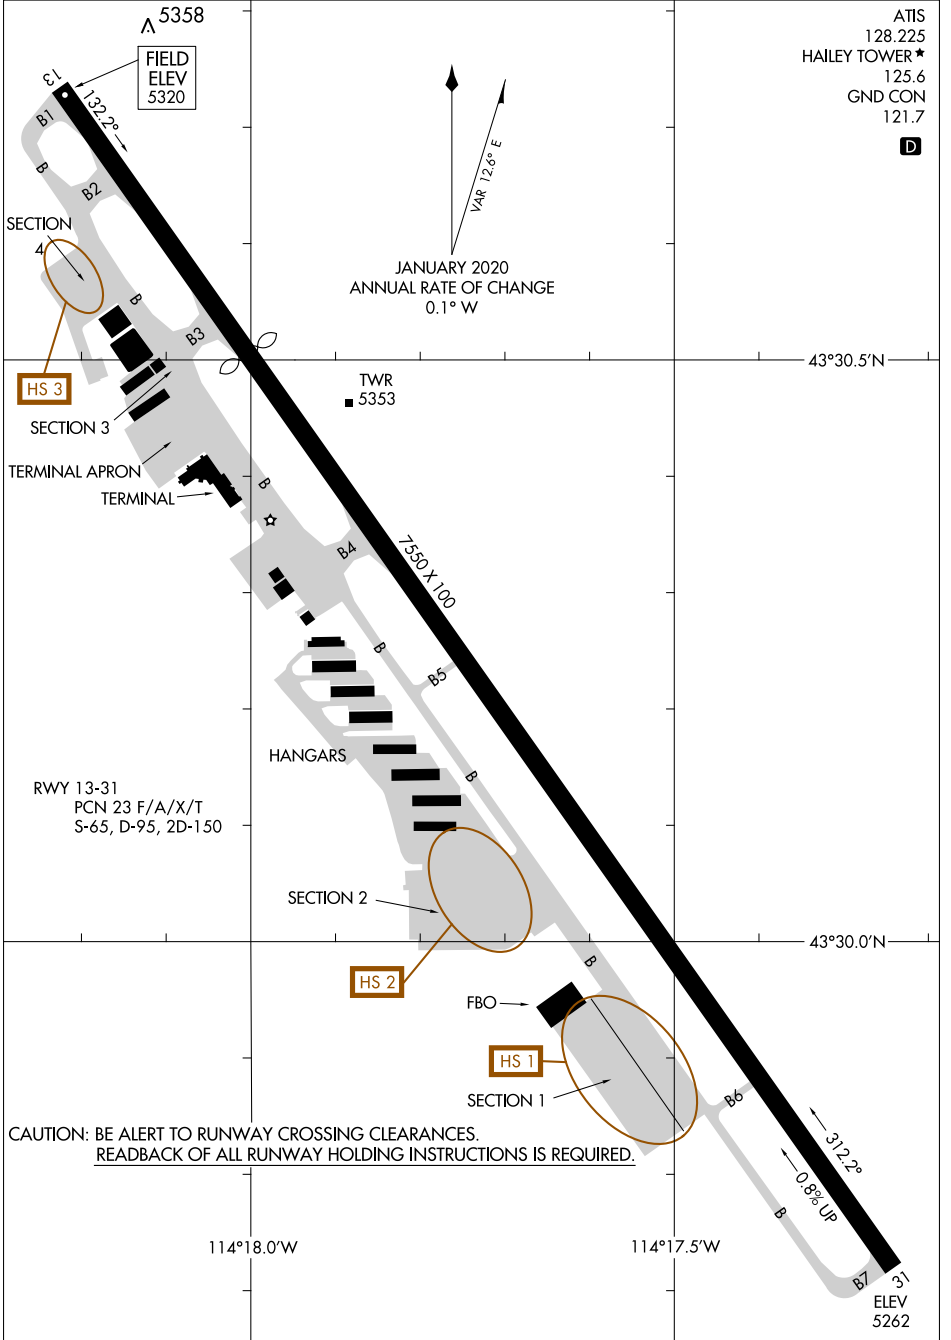

AIRPORT DIAGRAM

AL-6239 (FAA)

FRIEDMAN MEMORIAL (SUN)

HAILEY, IDAHO

ATIS 128.225
 HAILEY TOWER * 125.6
 GND CON 121.7
D

NW-1, 16 JUL 2020 to 13 AUG 2020

NW-1, 16 JUL 2020 to 13 AUG 2020

CAUTION: BE ALERT TO RUNWAY CROSSING CLEARANCES.
READBACK OF ALL RUNWAY HOLDING INSTRUCTIONS IS REQUIRED.

AIRPORT DIAGRAM

HAILEY, IDAHO
FRIEDMAN MEMORIAL (SUN)