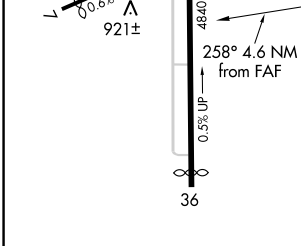

VORTAC DLL 117.0 Chan 117	APP CRS 258°	Rwy ldg TDZE Apt Elev	N/A N/A 906
---	------------------------	-----------------------------	--

VOR-A
REEDSBURG MUNI (C35)

DME required.		MISSED APPROACH: Climbing left turn to 2700 direct DLL VORTAC and hold.	
 Procedure NA at night.			
AWOS-3PT 118.95	DLL AWOS-3 118.325	MADISON APP CON ★ 135.45 343.7	UNICOM 122.8 (CTAF) 0

REIL Rwy 18 and 36	MIRL Rwy 7-25 and 18-36		
CIRCLING	1700-1	794 (800-1)	NA

EC-3, 16 JUL 2020 to 13 AUG 2020

EC-3, 16 JUL 2020 to 13 AUG 2020