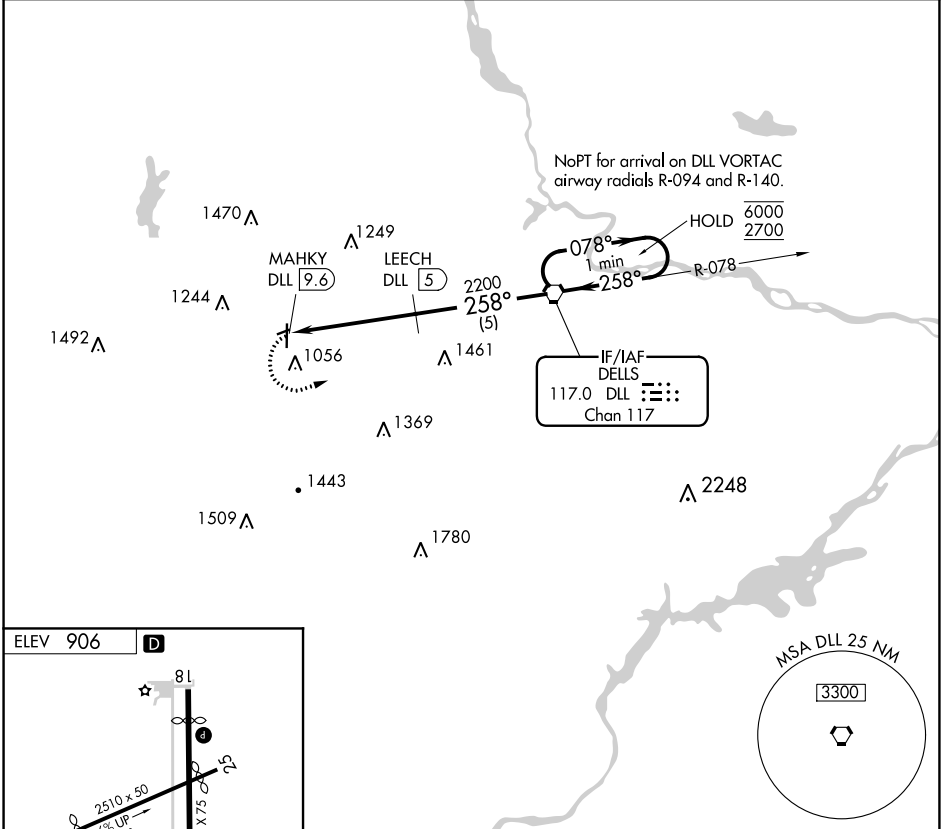

VORTAC DLL 117.0 Chan 117	APP CRS 258°	Rwy ldg TDZE Apt Elev	N/A N/A 906
---	------------------------	-----------------------------	--

VOR-A
REEDSBURG MUNI (C35)

DME required.		MISSED APPROACH: Climbing left turn to 2700 direct DLL VORTAC and hold.	
 Procedure NA at night.			
AWOS-3PT 118.95	DLL AWOS-3 118.325	MADISON APP CON ★ 135.45 343.7	UNICOM 122.8 (CTAF) 0

REIL Rwy 18 and 36	MIRL Rwy 7-25 and 18-36		
CIRCLING	1700-1	794 (800-1)	NA

EC-3, 16 JUL 2020 to 13 AUG 2020

EC-3, 16 JUL 2020 to 13 AUG 2020