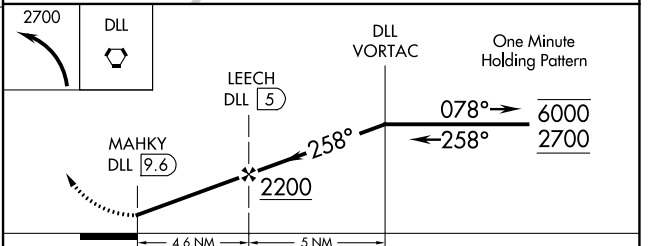

VORTAC DLL 117.0 Chan 117	APP CRS 258°	Rwy ldg TDZE Apt Elev	N/A N/A 906
---	------------------------	-----------------------------	--

VOR-A
REEDSBURG MUNI (C35)

DME required.		MISSED APPROACH: Climbing left turn to 2700 direct DLL VORTAC and hold.	
 Procedure NA at night.			
AWOS-3PT 118.95	DLL AWOS-3 118.325	MADISON APP CON ★ 135.45 343.7	UNICOM 122.8 (CTAF) 0