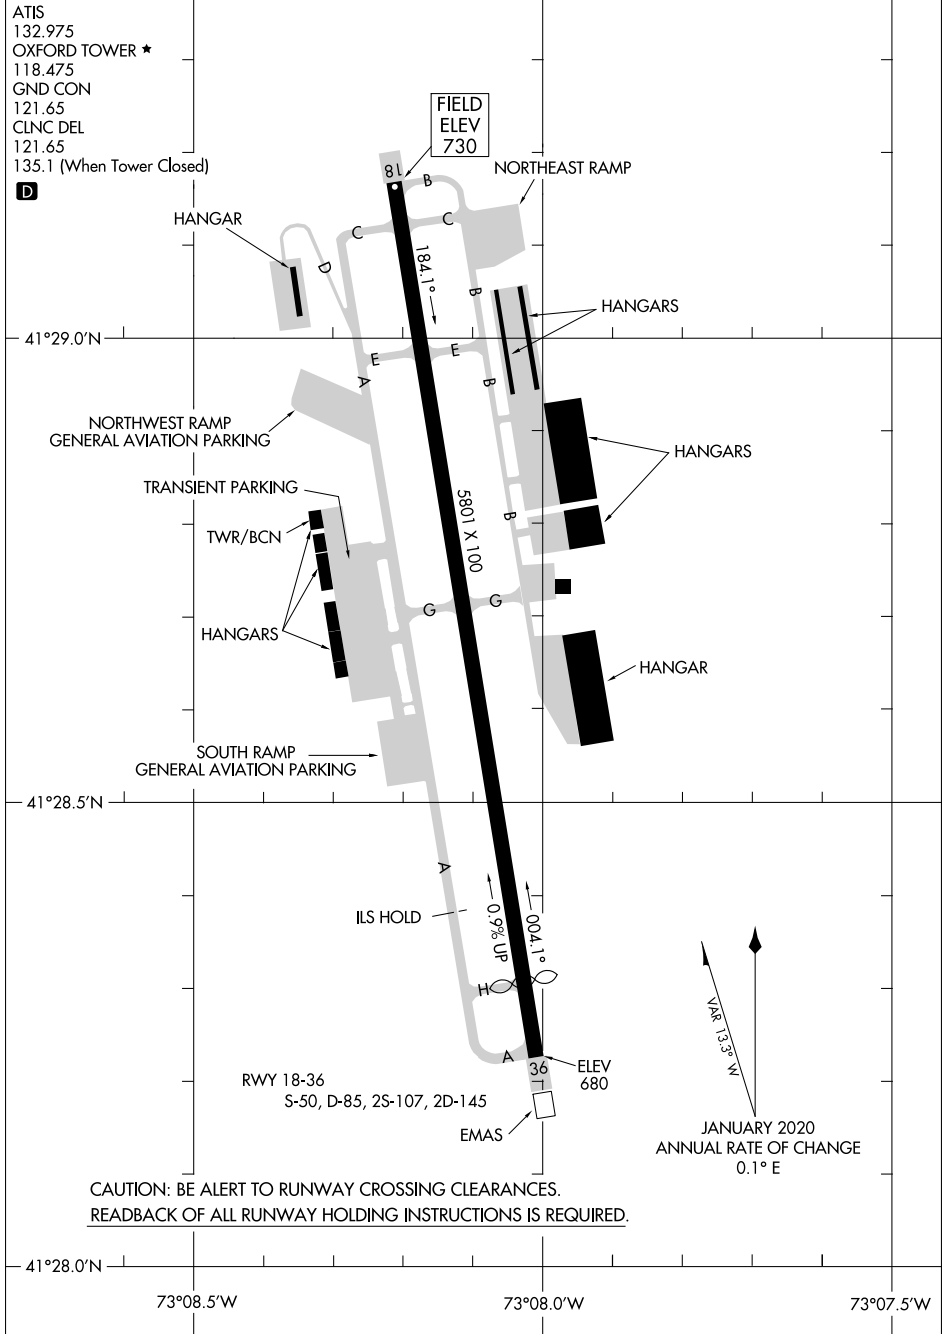

AIRPORT DIAGRAM

AL-5785 (FAA)

WATERBURY-OXFORD (OXC)
OXFORD, CONNECTICUT

NE-1, 16 JUL 2020 to 13 AUG 2020

NE-1, 16 JUL 2020 to 13 AUG 2020

AIRPORT DIAGRAM

OXFORD, CONNECTICUT
WATERBURY-OXFORD (OXC)