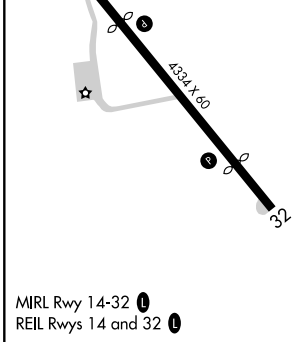

APP CRS	Rwy Idg	3320
140°	TDZE	32
	Apt Elev	34

RNAV (GPS) RWY 14

BAYTOWN (HPY)

⚠ NA Circling NA at night. DME/DME RNP-0.3 NA. Visibility reduction by helicopters NA. Obtain local altimeter setting on CTAF; when not received, use William P Hobby altimeter setting and increase all MDA 60 feet.

⚠ MISSED APPROACH: Climb to 2000 direct to POMDE and hold.

HOUSTON APP CON 134.45 281.4	UNICOM 122.8 (CTAF) 0

CATEGORY	A	B	C	D
LNAV MDA	500-1	468 (500-1)		NA
CIRCLING	500-1	466 (500-1)		NA

SC-5, 16 JUL 2020 to 13 AUG 2020

SC-5, 16 JUL 2020 to 13 AUG 2020