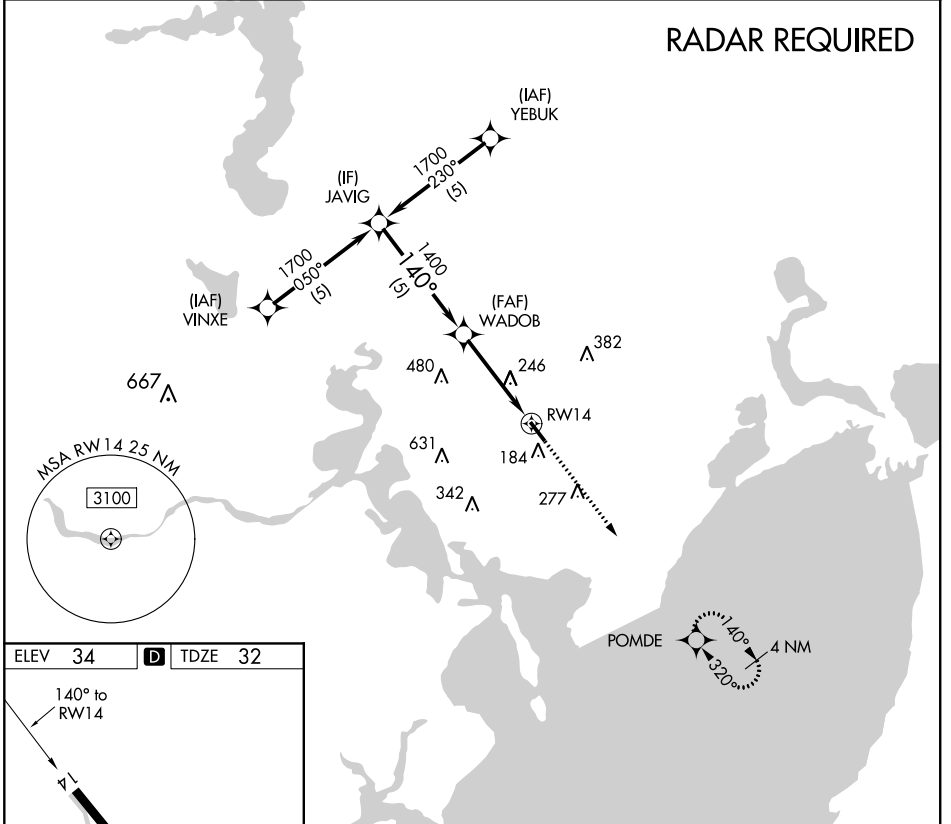

APP CRS	Rwy Idg	<b>3320</b>
<b>140°</b>	TDZE	<b>32</b>
	Apt Elev	<b>34</b>

# RNAV (GPS) RWY 14

BAYTOWN (HPY)

**⚠ NA** Circling NA at night. DME/DME RNP-0.3 NA. Visibility reduction by helicopters NA. Obtain local altimeter setting on CTAF; when not received, use William P Hobby altimeter setting and increase all MDA 60 feet.

**⚠ MISSED APPROACH:** Climb to 2000 direct to POMDE and hold.

HOUSTON APP CON <b>134.45 281.4</b>	UNICOM <b>122.8 (CTAF) 0</b>
--	---------------------------------

CATEGORY	A	B	C	D
LNAV MDA	500-1	468 (500-1)		NA
CIRCLING	500-1	466 (500-1)		NA

SC-5, 16 JUL 2020 to 13 AUG 2020

SC-5, 16 JUL 2020 to 13 AUG 2020