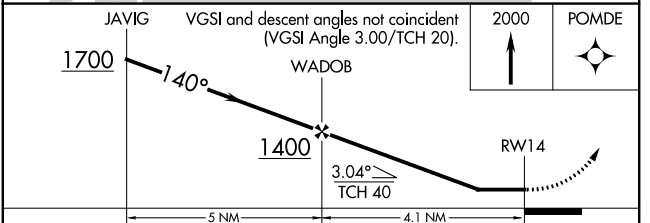

APP CRS	Rwy Idg	3320
140°	TDZE	32
	Apt Elev	34

RNAV (GPS) RWY 14

BAYTOWN (HPY)

⚠ NA Circling NA at night. DME/DME RNP-0.3 NA. Visibility reduction by helicopters NA. Obtain local altimeter setting on CTAF; when not received, use William P Hobby altimeter setting and increase all MDA 60 feet.

⚠ MISSED APPROACH: Climb to 2000 direct to POMDE and hold.

HOUSTON APP CON 134.45 281.4	UNICOM 122.8 (CTAF) 0

CATEGORY	A	B	C	D
LNAV MDA	500-1	468 (500-1)		NA
CIRCLING	500-1	466 (500-1)		NA

SC-5, 16 JUL 2020 to 13 AUG 2020

SC-5, 16 JUL 2020 to 13 AUG 2020