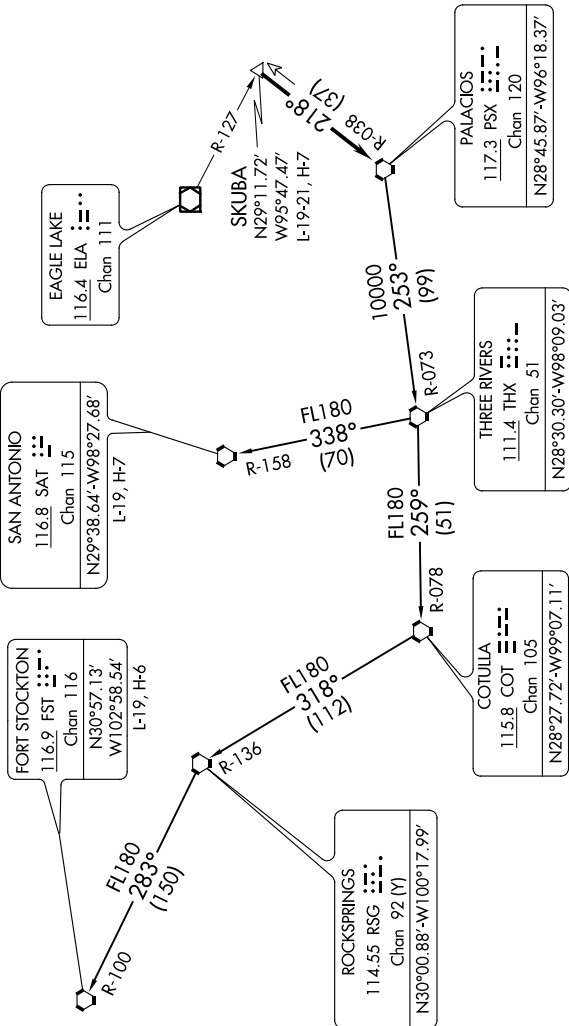

PALACIOS ONE DEPARTURE

SC-5, 16 JUL 2020 to 13 AUG 2020

**TOP ALTITUDE:
ASSIGNED BY ATC**

TAKEOFF MINIMUMS
Rwy 14: 300'-1 or standard with a minimum climb of 420' per NM to 300.
Rwy 32: Standard.

CTAF
122.8
HOUSTON DEP CON
134.45 281.4

(NARRATIVE ON FOLLOWING PAGE)

SC-5, 16 JUL 2020 to 13 AUG 2020

PALACIOS ONE DEPARTURE

NOTE: RADAR required.
NOTE: Chart not to scale.