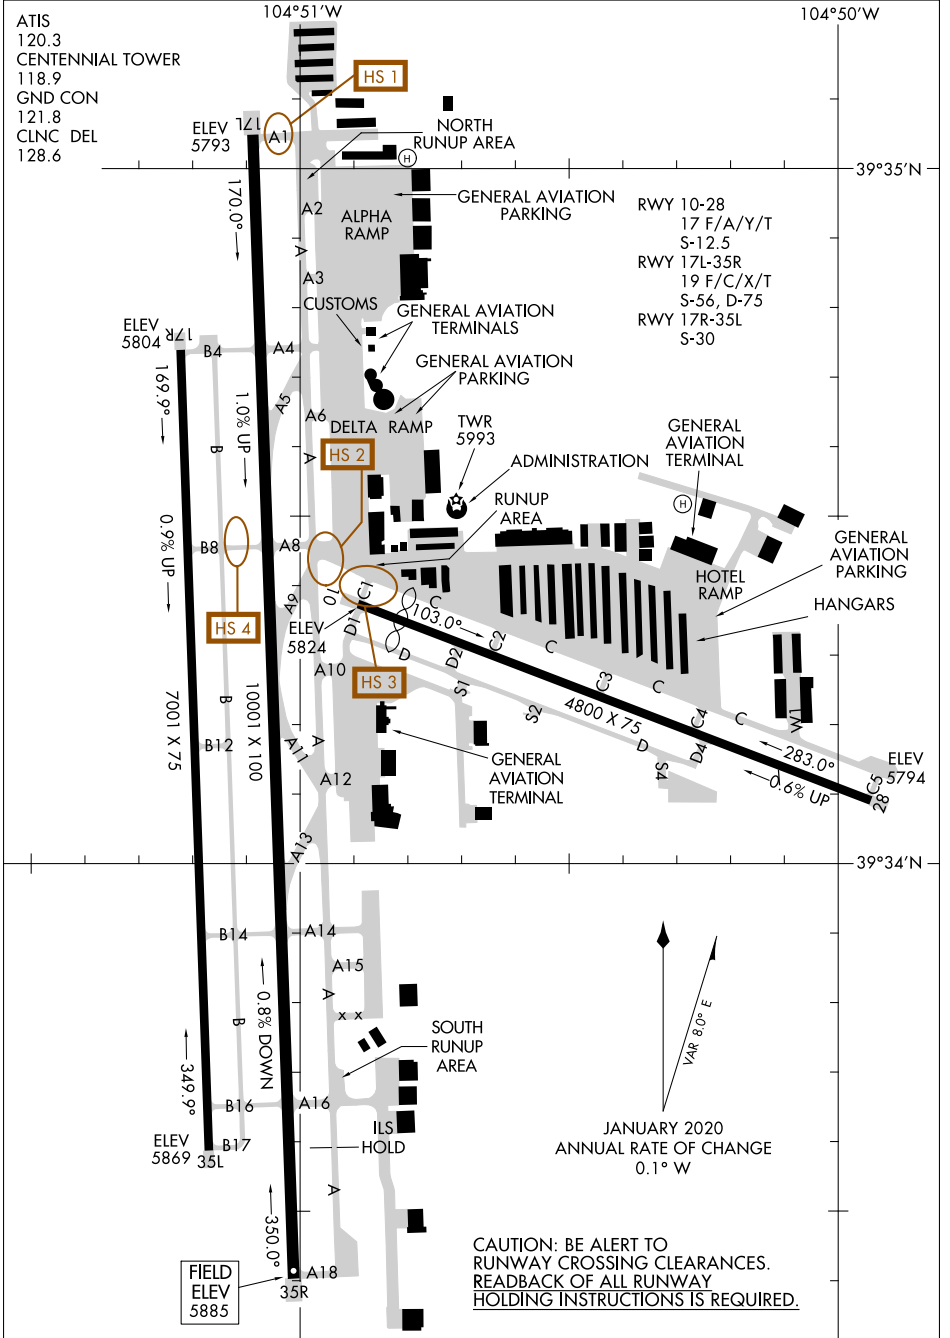

AIRPORT DIAGRAM

AL-5715 (FAA)

CENTENNIAL (APA)
DENVER, COLORADO

SW-1, 16 JUL 2020 to 13 AUG 2020

SW-1, 16 JUL 2020 to 13 AUG 2020

AIRPORT DIAGRAM

DENVER, COLORADO
CENTENNIAL (APA)