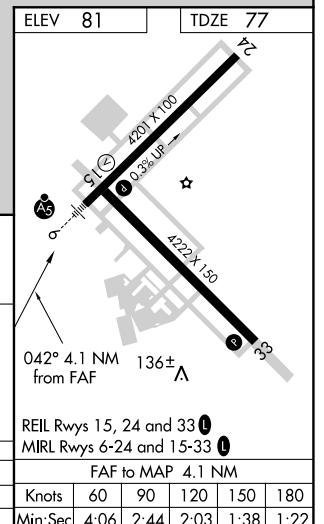

VOR/DME CCC 117.2 Chan 119	APP CRS 042°	Rwy Idg TDZE 77 Apt Elev 81
--	------------------------	---

VOR RWY 6

BROOKHAVEN (HWV)

<p>▼ Inoperative table does not apply. ▲ When local altimeter setting not received, use Islip altimeter setting and increase all MDAs 40 feet.</p>	<p>MALSR </p>	<p>MISSED APPROACH: Climbing right turn to 1600 via CCC VOR/DME R-222 to MASTI INT/11.4 DME and hold.</p>
--	--------------------------	--

ASOS 119.625	NEW YORK APP CON 120.05 343.75	CLNC DEL 133.2	UNICOM 122.8 (CTAF) 0
------------------------	--	--------------------------	---------------------------------

CATEGORY	A	B	C	D	FAF to MAP 4.1 NM
S-6	620-1	543 (600-1)	NA	NA	Knots 60 90 120 150 180
C CIRCLING	620-1	539 (600-1)	NA	NA	Min:Sec 4:06 2:44 2:03 1:38 1:22