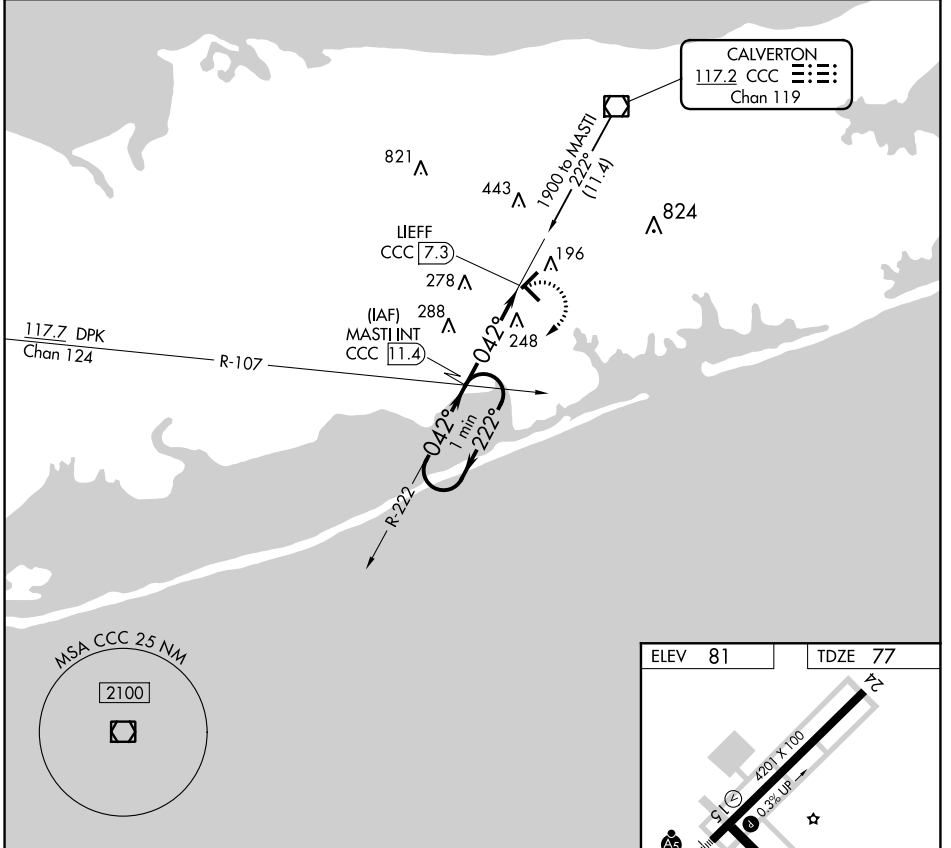

VOR/DME CCC 117.2 Chan 119	APP CRS 042°	Rwy Idg TDZE 77 Apt Elev 81
--	------------------------	---

VOR RWY 6

BROOKHAVEN (HWV)

<p>▼ Inoperative table does not apply. ▲ When local altimeter setting not received, use Islip altimeter setting and increase all MDAs 40 feet.</p>	<p>MALSR </p>	<p>MISSED APPROACH: Climbing right turn to 1600 via CCC VOR/DME R-222 to MASTI INT/11.4 DME and hold.</p>
--	--------------------------	--

ASOS 119.625	NEW YORK APP CON 120.05 343.75	CLNC DEL 133.2	UNICOM 122.8 (CTAF) 0
------------------------	--	--------------------------	---------------------------------

CATEGORY	A	B	C	D	FAF to MAP 4.1 NM
S-6	620-1	543 (600-1)	NA	NA	Knots 60 90 120 150 180
C CIRCLING	620-1	539 (600-1)	NA	NA	Min:Sec 4:06 2:44 2:03 1:38 1:22

NE-2, 16 JUL 2020 to 13 AUG 2020

NE-2, 16 JUL 2020 to 13 AUG 2020