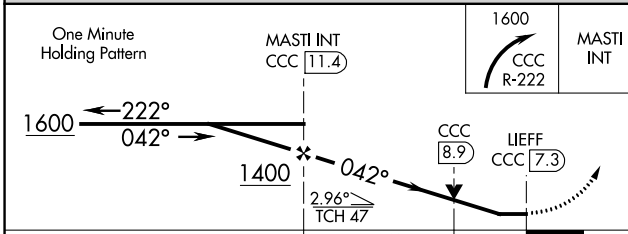

VOR/DME CCC 117.2 Chan 119	APP CRS 042°	Rwy Idg TDZE 77 Apt Elev 81
--	------------------------	---

VOR RWY 6

BROOKHAVEN (HWV)

<p>▼ Inoperative table does not apply. ▲ When local altimeter setting not received, use Islip altimeter setting and increase all MDAs 40 feet.</p>	<p>MALSR </p>	<p>MISSED APPROACH: Climbing right turn to 1600 via CCC VOR/DME R-222 to MASTI INT/11.4 DME and hold.</p>
--	--------------------------	--

ASOS 119.625	NEW YORK APP CON 120.05 343.75	CLNC DEL 133.2	UNICOM 122.8 (CTAF) 0
------------------------	--	--------------------------	---------------------------------

CATEGORY	A	B	C	D	FAF to MAP 4.1 NM
S-6	620-1	543 (600-1)	NA	NA	Knots 60 90 120 150 180
C CIRCLING	620-1	539 (600-1)	NA	NA	Min:Sec 4:06 2:44 2:03 1:38 1:22