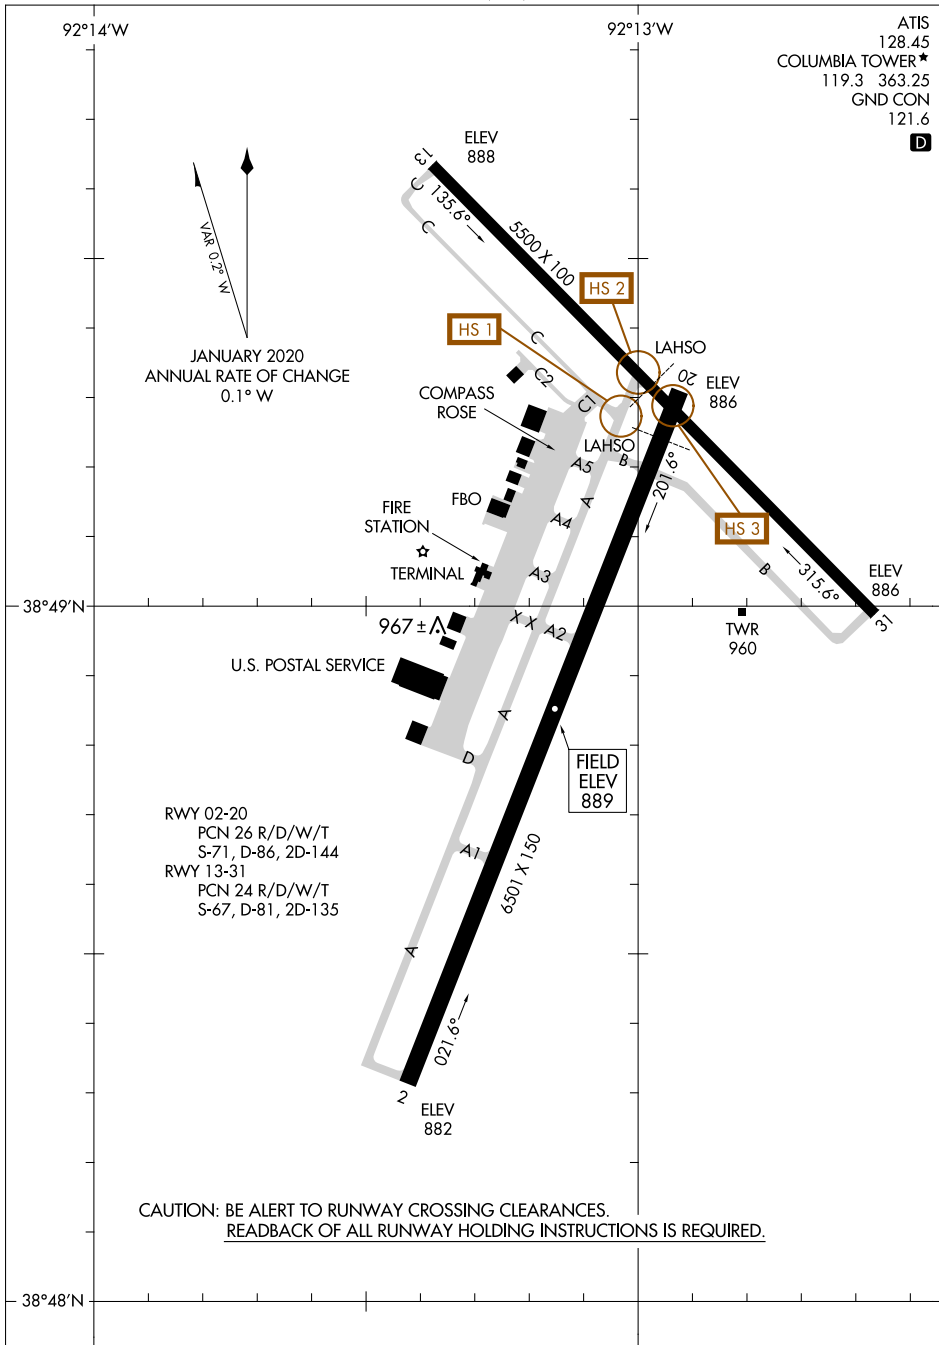

AIRPORT DIAGRAM

AL-5595 (FAA)

COLUMBIA RGNL (COT)
COLUMBIA, MISSOURI

ATIS
128.45
COLUMBIA TOWER *
119.3 363.25
GND CON
121.6

NC-3, 16 JUL 2020 to 13 AUG 2020

NC-3, 16 JUL 2020 to 13 AUG 2020

AIRPORT DIAGRAM

COLUMBIA, MISSOURI
COLUMBIA RGNL (COT)