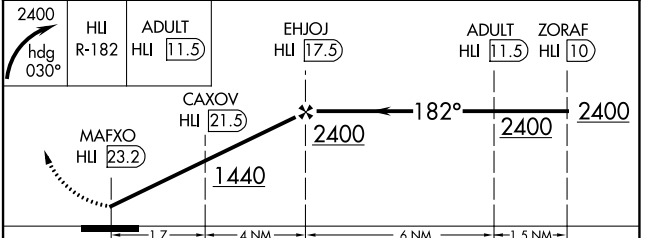

VORTAC HLI 112.4 Chan 71	APP CRS 182°	Rwy Idg TDZE Apt Elev N/A 452
---------------------------------------	------------------------	--

VOR/DME-A
UNIVERSITY-OXFORD (UOX)

⚠ When local altimeter setting not received, use Olive Branch altimeter setting and increase all MDA 100 feet, increase Cat C visibility ¼ mile.

MISSED APPROACH: Climbing right turn to 2400 on heading 030° and on HLI R-182 to ADULT/HLI 11.5 DME and hold.

AWOS-3PT 132.725	MEMPHIS CENTER 128.5 381.4	GCO 135.075	UNICOM 123.0 (CTAF)
----------------------------	--------------------------------------	-----------------------	-------------------------------

CATEGORY	A	B	C	D
C CIRCLING	980-1 528 (600-1)	1060-1¼ 608 (700-1¼)	1380-2¾ 928 (1000-2¾)	1380-3 928 (1000-3)

SC-4, 16 JUL 2020 to 13 AUG 2020

SC-4, 16 JUL 2020 to 13 AUG 2020