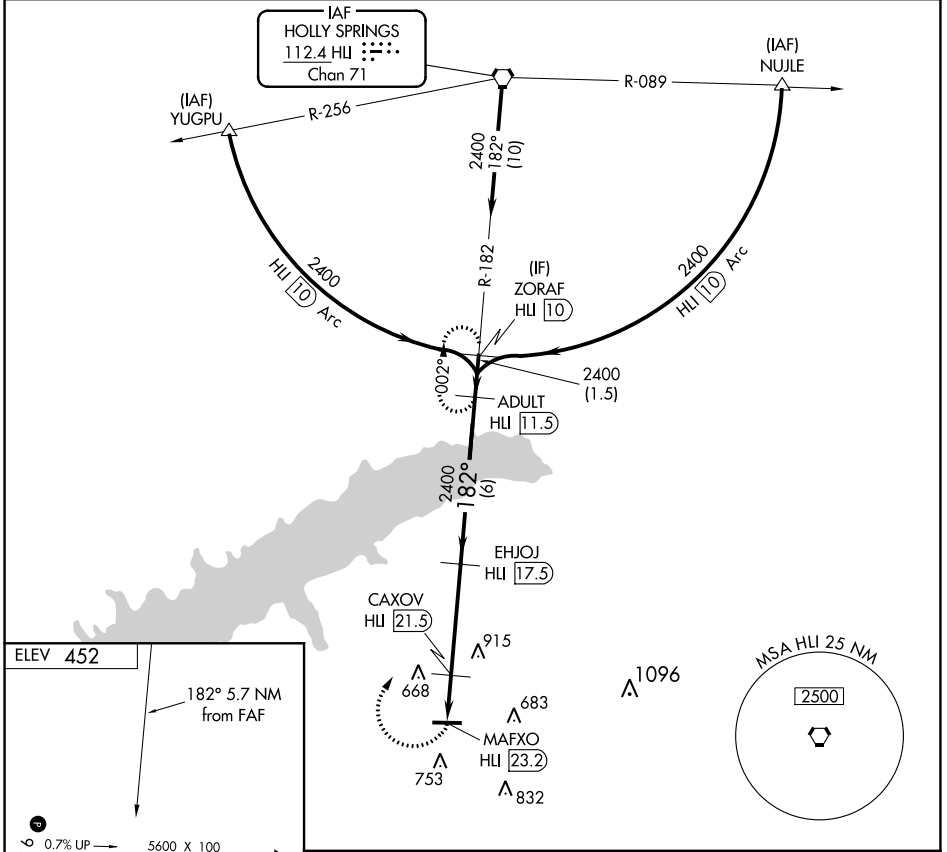

VORTAC HLI 112.4 Chan 71	APP CRS 182°	Rwy Idg TDZE Apt Elev N/A 452
---------------------------------------	------------------------	--

VOR/DME-A
UNIVERSITY-OXFORD (UOX)

⚠ When local altimeter setting not received, use Olive Branch altimeter setting and increase all MDA 100 feet, increase Cat C visibility ¼ mile.

MISSED APPROACH: Climbing right turn to 2400 on heading 030° and on HLI R-182 to ADULT/HLI 11.5 DME and hold.

AWOS-3PT 132.725	MEMPHIS CENTER 128.5 381.4	GCO 135.075	UNICOM 123.0 (CTAF)
----------------------------	--------------------------------------	-----------------------	-------------------------------

CATEGORY	A	B	C	D
C CIRCLING	980-1 528 (600-1)	1060-1¼ 608 (700-1¼)	1380-2¾ 928 (1000-2¾)	1380-3 928 (1000-3)

SC-4, 16 JUL 2020 to 13 AUG 2020

SC-4, 16 JUL 2020 to 13 AUG 2020