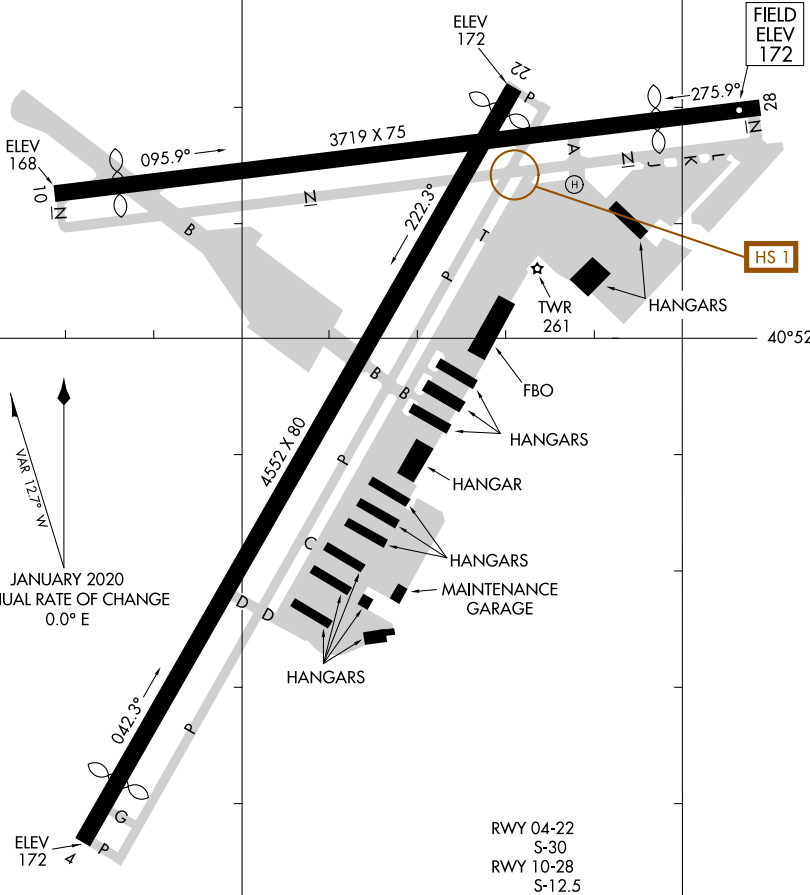

AIRPORT DIAGRAM

AL-5275 (FAA)

ESSEX COUNTY (CDW)
CALDWELL, NEW JERSEY

ATIS
 135.5
 CALDWELL TOWER ★
 119.8
 GND CON
 121.9
 CLNC DEL
 121.1

NE-2, 16 JUL 2020 to 13 AUG 2020

NE-2, 16 JUL 2020 to 13 AUG 2020

74°17.0'W

74°16.5'W

AIRPORT DIAGRAM

CALDWELL, NEW JERSEY
ESSEX COUNTY (CDW)