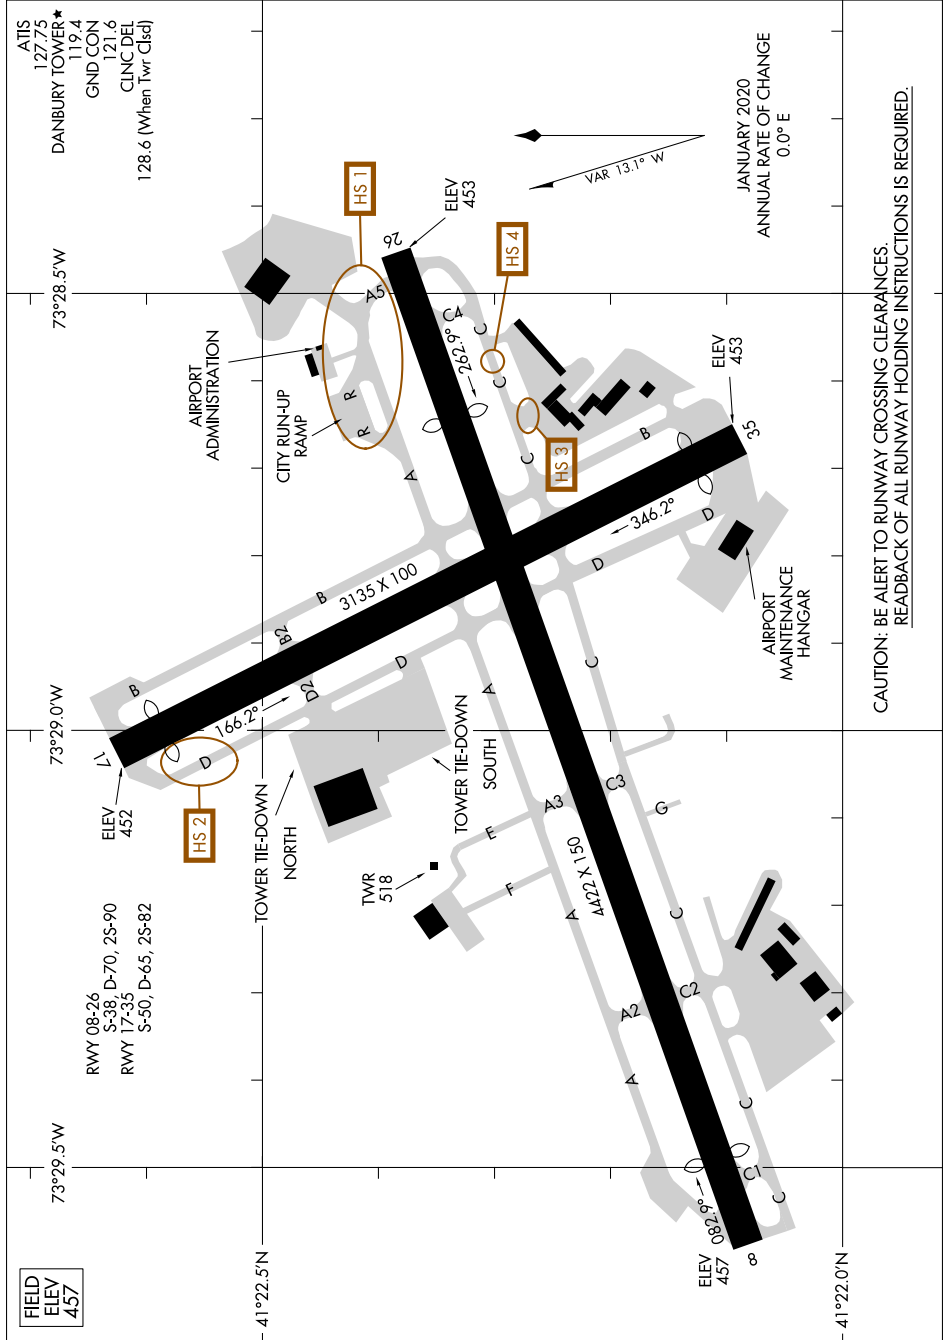

AIRPORT DIAGRAM

AL-5272 (FAA)

DANBURY MUNI (DXR)
DANBURY, CONNECTICUT

NE-1, 16 JUL 2020 to 13 AUG 2020

NE-1, 16 JUL 2020 to 13 AUG 2020

AIRPORT DIAGRAM

DANBURY, CONNECTICUT
DANBURY MUNI (DXR)