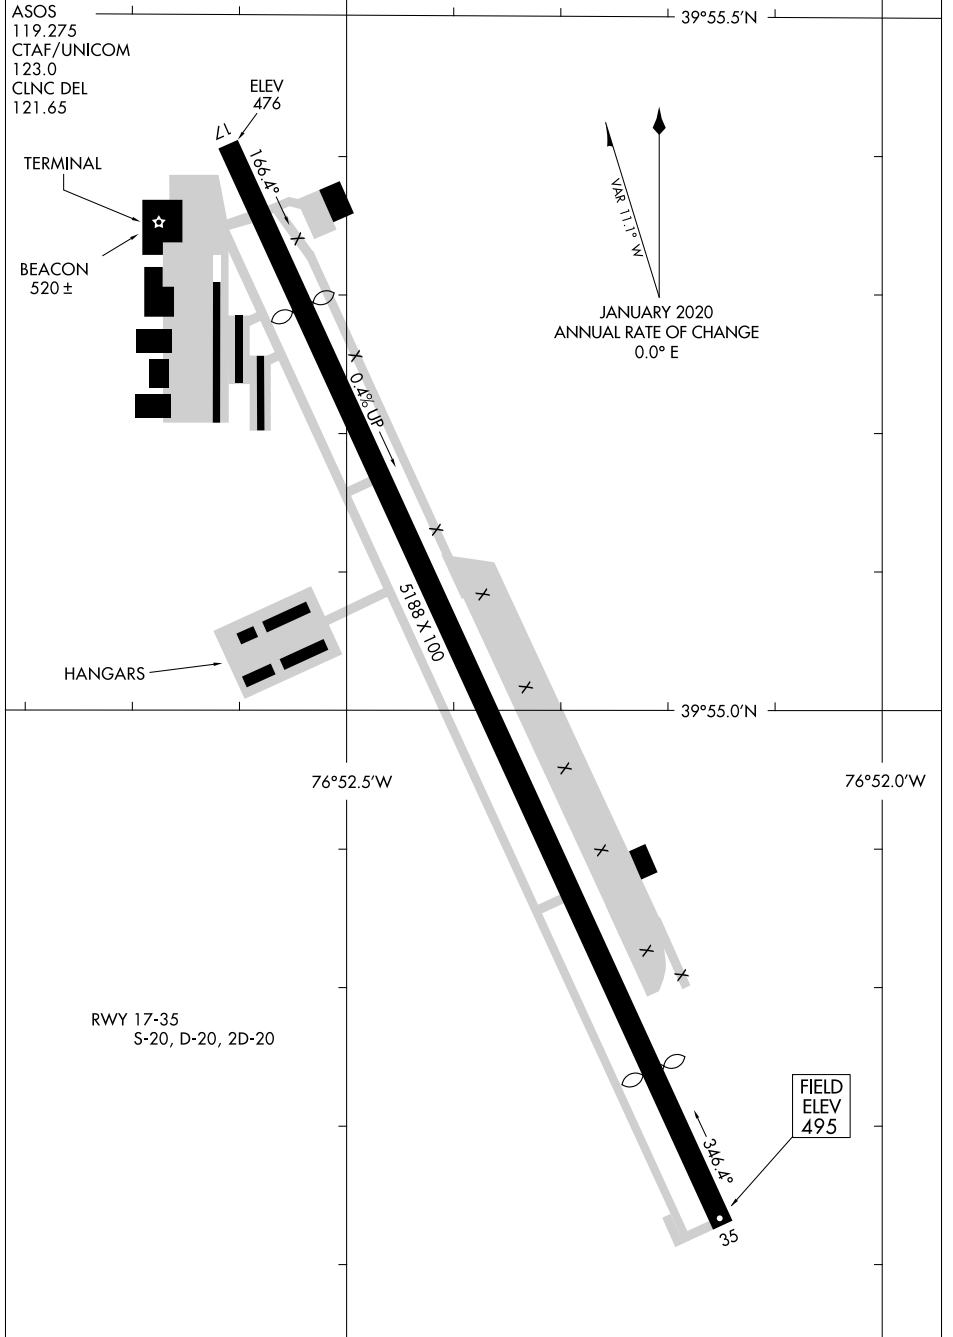

AIRPORT DIAGRAM

AL-5137 (FAA)

YORK (THV)
YORK, PENNSYLVANIA

NE-4, 16 JUL 2020 to 13 AUG 2020

NE-4, 16 JUL 2020 to 13 AUG 2020

AIRPORT DIAGRAM

YORK, PENNSYLVANIA
YORK (THV)