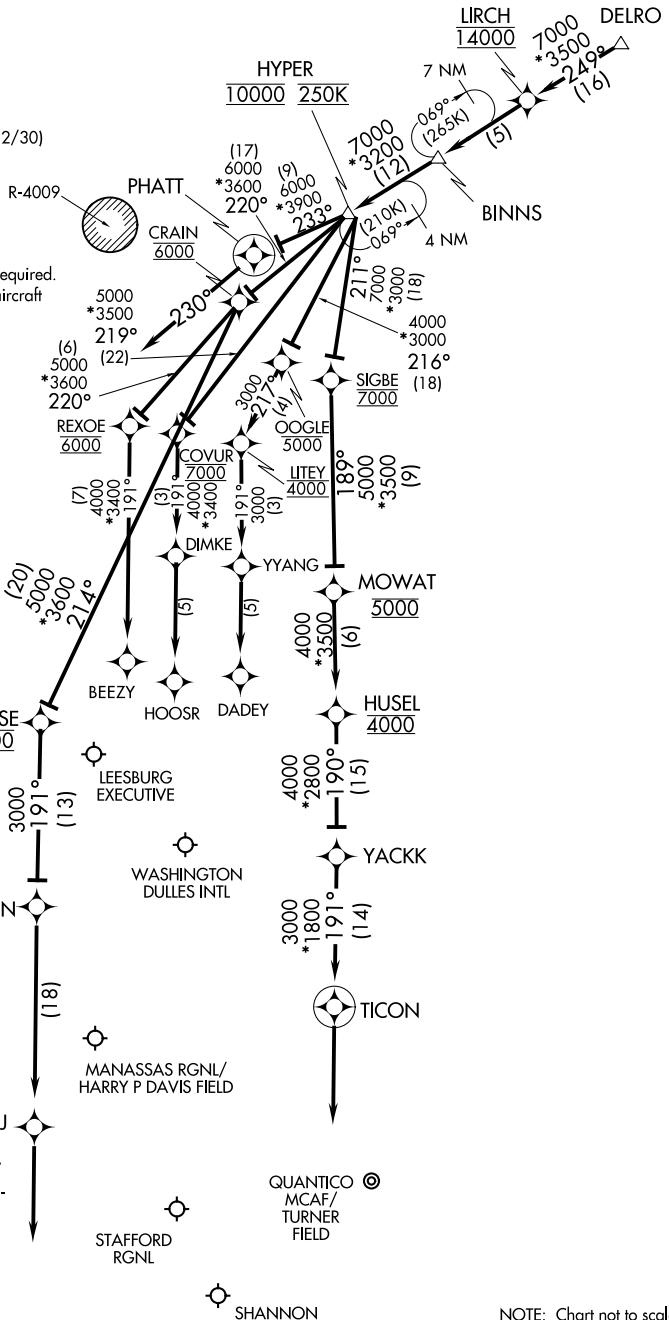

HYPER SEVEN ARRIVAL (RNAV) Arrival Routes

WASHINGTON, DC

POTOMAC APP CON
 133.0 288.35
 IAD ATIS
 134.85
 DULLES TOWER
 120.1 317.8 (Rwy 1R/19L)
 120.25 348.6 (Rwy 1C/19C)
 134.425 348.6 (Rwy 1L/19R, 12/30)

- NOTE: RADAR required.
- NOTE: RNAV 1.
- NOTE: DME/DME/IRU or GPS required.
- NOTE: Turbojet and turboprop aircraft only.
- NOTE: For aircraft capable of 180K or greater.

NE-3, 16 JUL 2020 to 13 AUG 2020

NE-3, 16 JUL 2020 to 13 AUG 2020

NOTE: Chart not to scale.

HYPER SEVEN ARRIVAL (RNAV) Arrival Routes

WASHINGTON, DC