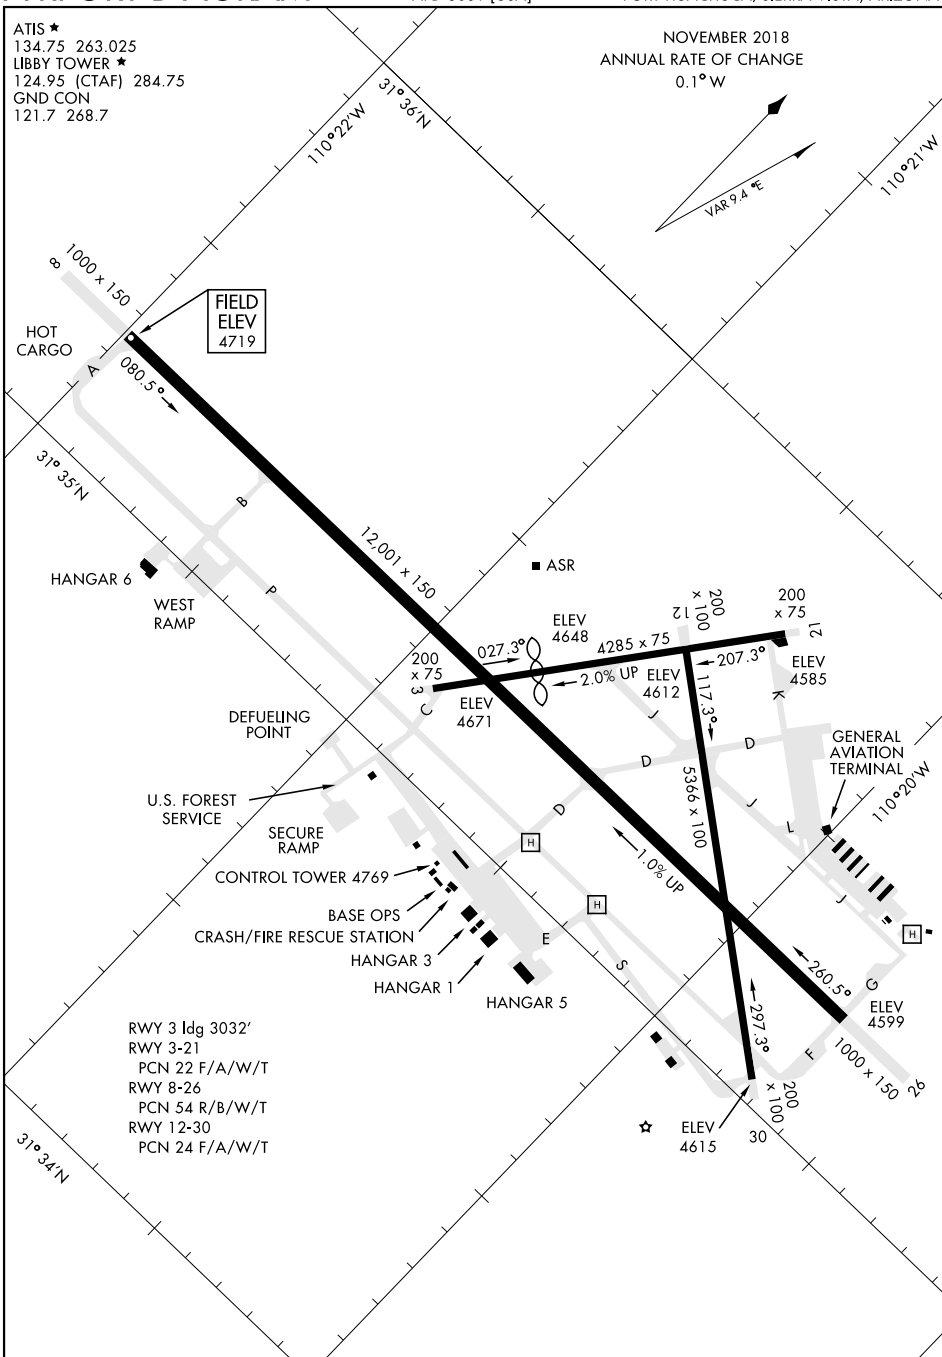

# AIRPORT DIAGRAM

ATIS ★  
 134.75 263.025  
 LIBBY TOWER ★  
 124.95 (CTAF) 284.75  
 GND CON  
 121.7 268.7

NOVEMBER 2018  
 ANNUAL RATE OF CHANGE  
 0.1° W

SW-4, 16 JUL 2020 to 13 AUG 2020

SW-4, 16 JUL 2020 to 13 AUG 2020

# AIRPORT DIAGRAM