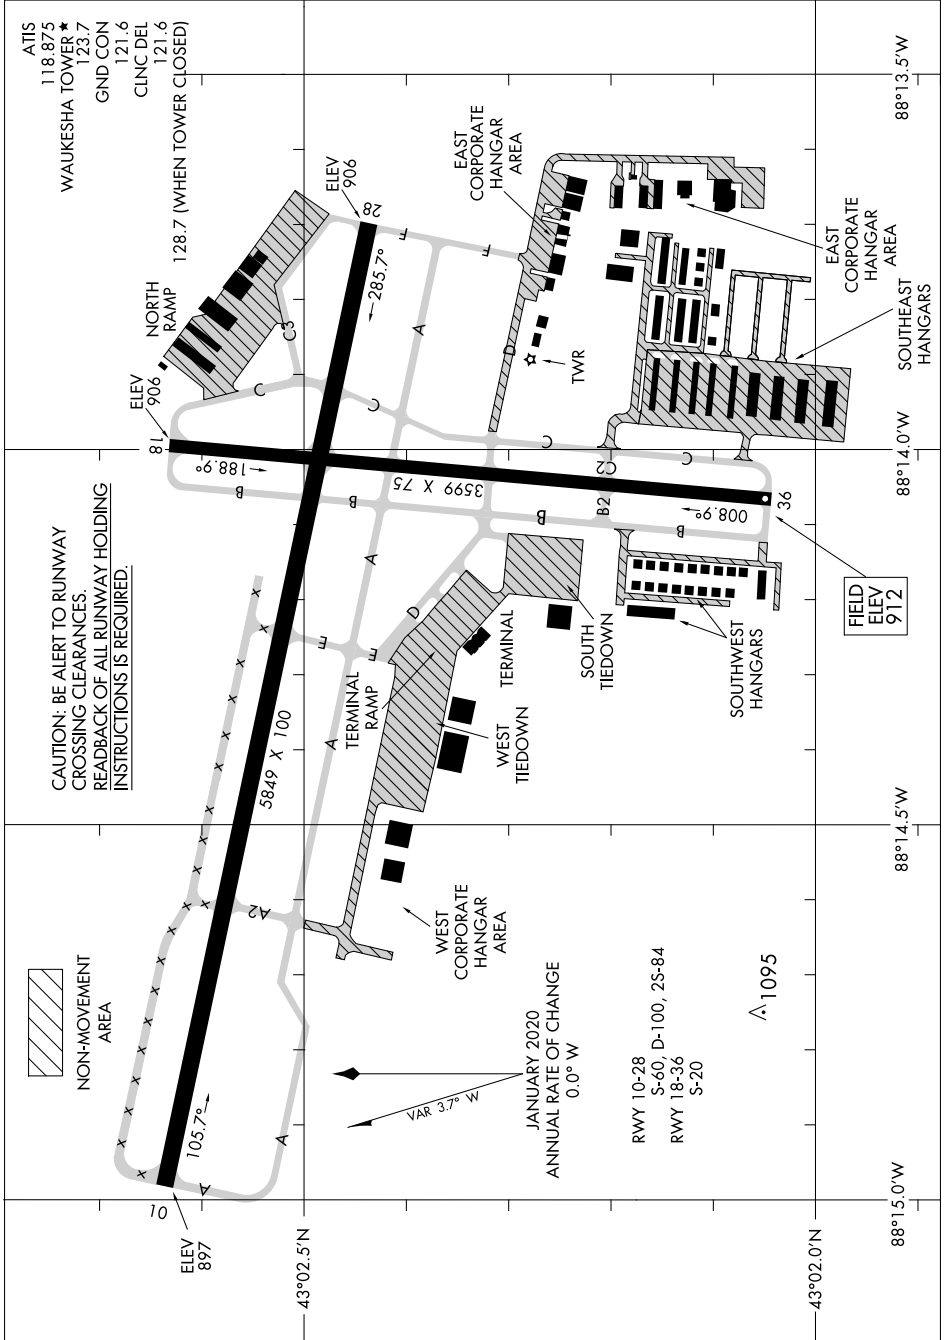

AIRPORT DIAGRAM

AL-5078 (FAA)

WAUKESHA COUNTY (UES)
WAUKESHA, WISCONSIN

EC-3, 16 JUL 2020 to 13 AUG 2020

EC-3, 16 JUL 2020 to 13 AUG 2020

AIRPORT DIAGRAM

WAUKESHA, WISCONSIN
WAUKESHA COUNTY (UES)