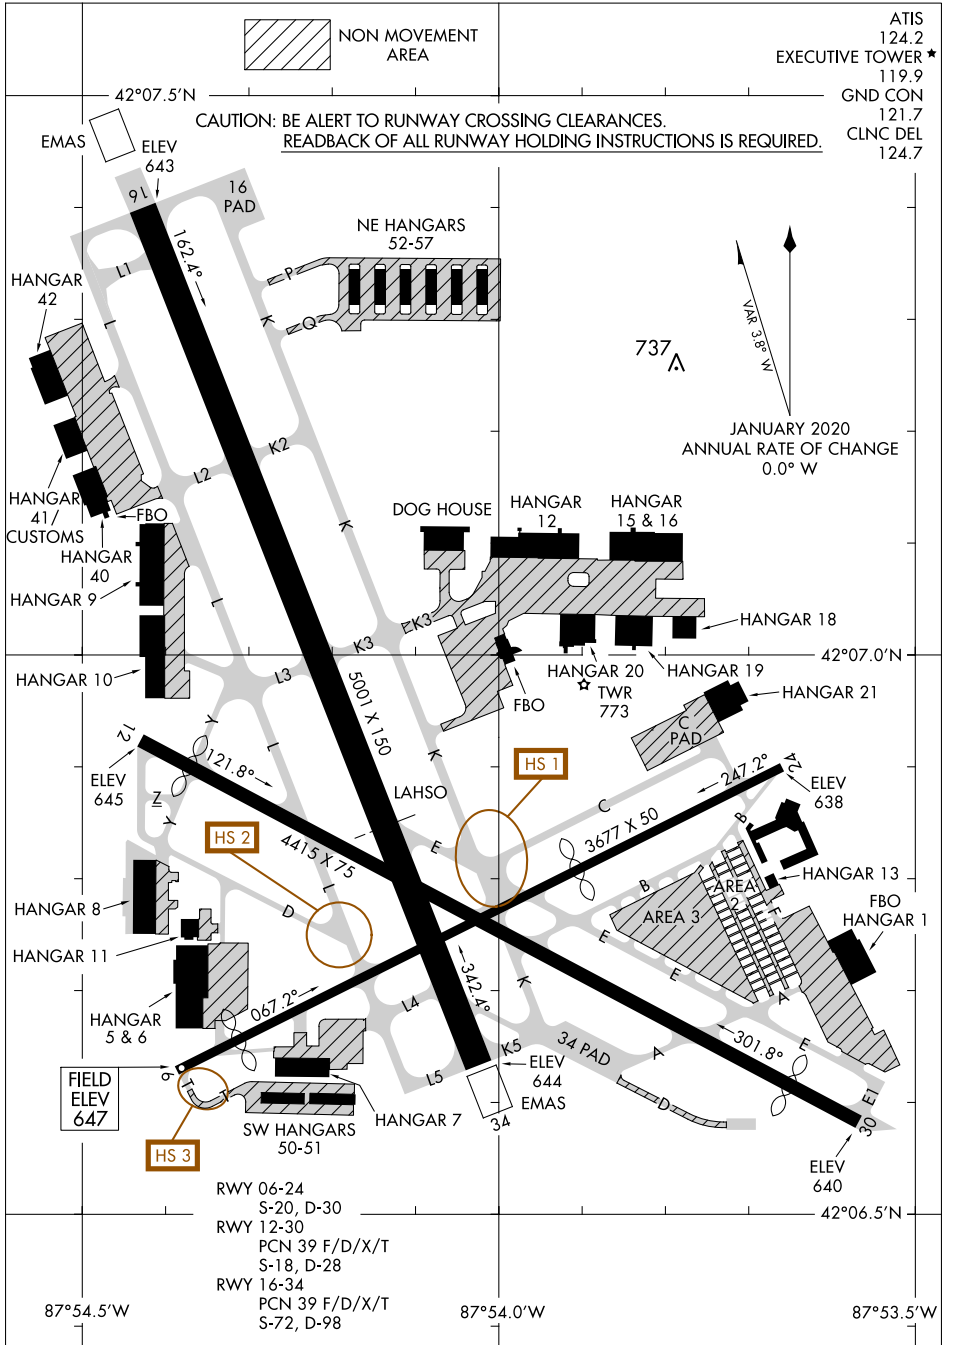

AIRPORT DIAGRAM

AL-5028 (FAA) CHICAGO EXECUTIVE (PWK)
CHICAGO/PROSPECT HEIGHTS/WHEELING, ILLINOIS

EC-3, 16 JUL 2020 to 13 AUG 2020

EC-3, 16 JUL 2020 to 13 AUG 2020

AIRPORT DIAGRAM

CHICAGO/PROSPECT HEIGHTS/WHEELING, ILLINOIS
CHICAGO EXECUTIVE (PWK)