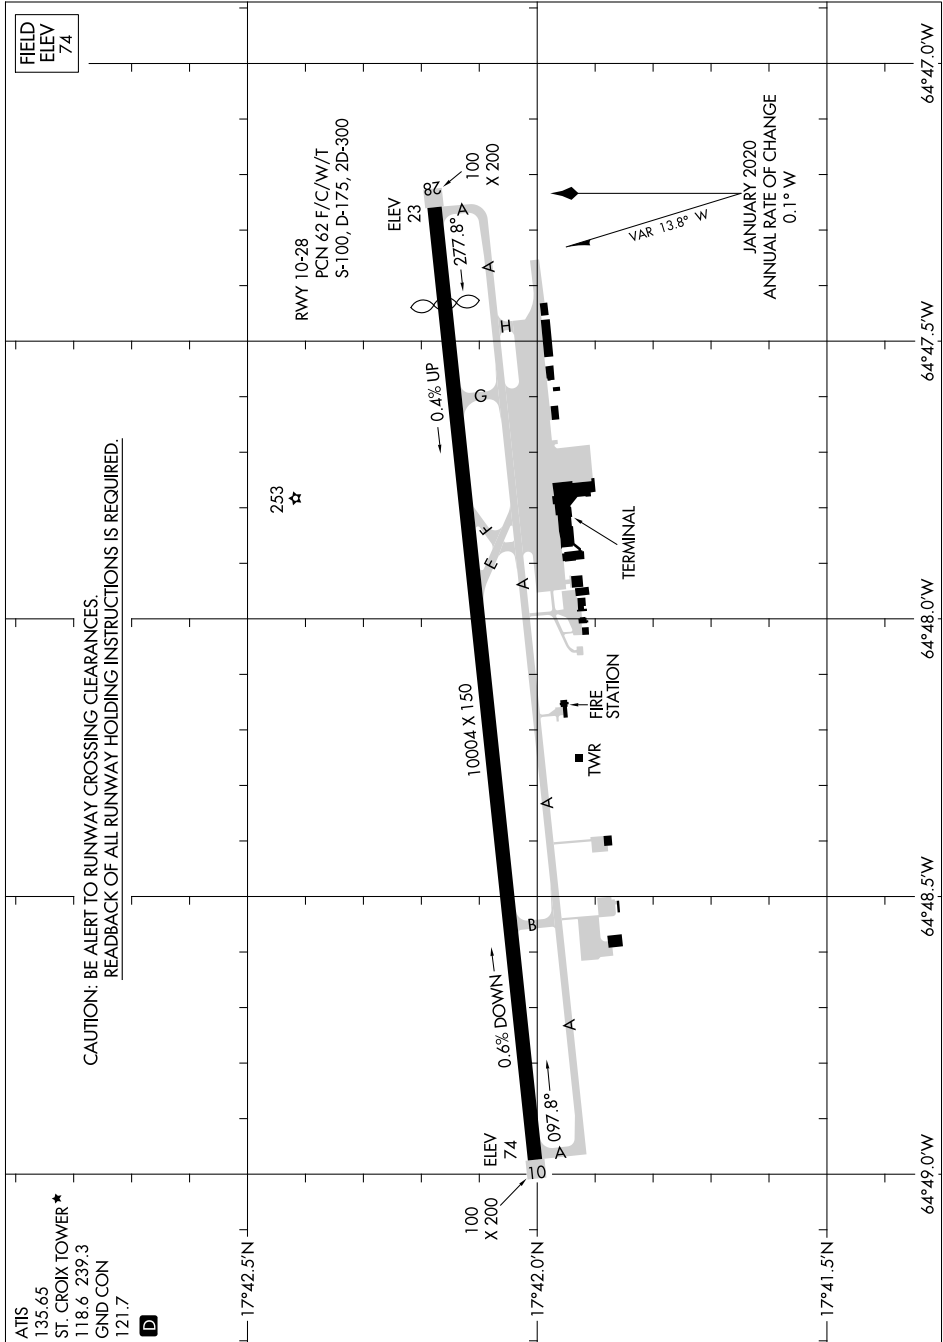

AIRPORT DIAGRAM

AL-5008 (FAA)

HENRY E ROHLSSEN (STX)(TISX)
CHRISTIANSTED, ST. CROIX, VIRGIN ISLANDS

SE-3, 16 JUL 2020 to 13 AUG 2020

SE-3, 16 JUL 2020 to 13 AUG 2020