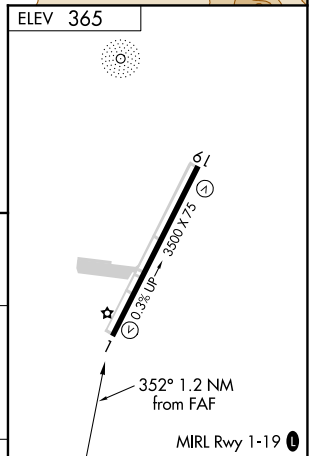

VOR/DME TKA 116.2 Chan 109	APP CRS 352°	Rwy Idg TDZE Apt Elev N/A N/A 365
--	------------------------	---

VOR-A
TALKEETNA (TKA)(PATK)

▼ ▲ Circling NA east of Rwy 1-19. Rwy 1 helicopter visibility reduction below 1 SM NA. Circling Rwy 1 NA at night.	MISSED APPROACH: Climb to 2100 on TKA VOR/DME R-352 then climbing left turn to 3200 direct TKA VOR/DME and hold.		
AFIS 135.2	ANCHORAGE CENTER 125.55 254.3	TALKEETNA RADIO 123.6 (CTAF) 0	UNICOM 123.0

AK, 16 JUL 2020 to 10 SEP 2020

AK, 16 JUL 2020 to 10 SEP 2020

CATEGORY	A	B	C	D	FAF to MAP 1.2 NM					
C CIRCLING	1080-1	715 (800-1)	1080-2	1200-2 ³ / ₄	Knots	60	90	120	150	180
			715 (800-2)	835 (900-2 ³ / ₄)	Min:Sec	1:12	0:48	0:36	0:29	0:24