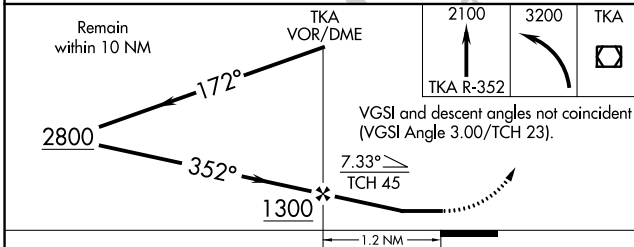

VOR/DME TKA 116.2 Chan 109	APP CRS 352°	Rwy Idg TDZE Apt Elev N/A N/A 365
--	------------------------	---

VOR-A
TALKEETNA (TKA)(PATK)

▼ ▲ Circling NA east of Rwy 1-19. Rwy 1 helicopter visibility reduction below 1 SM NA. Circling Rwy 1 NA at night.	MISSED APPROACH: Climb to 2100 on TKA VOR/DME R-352 then climbing left turn to 3200 direct TKA VOR/DME and hold.		
AFIS 135.2	ANCHORAGE CENTER 125.55 254.3	TALKEETNA RADIO 123.6 (CTAF) 0	UNICOM 123.0

AK, 16 JUL 2020 to 10 SEP 2020

AK, 16 JUL 2020 to 10 SEP 2020

CATEGORY	A	B	C	D	FAF to MAP 1.2 NM					
C CIRCLING	1080-1	715 (800-1)	1080-2	1200-2 ³ / ₄	Knots	60	90	120	150	180
			715 (800-2)	835 (900-2 ³ / ₄)	Min:Sec	1:12	0:48	0:36	0:29	0:24