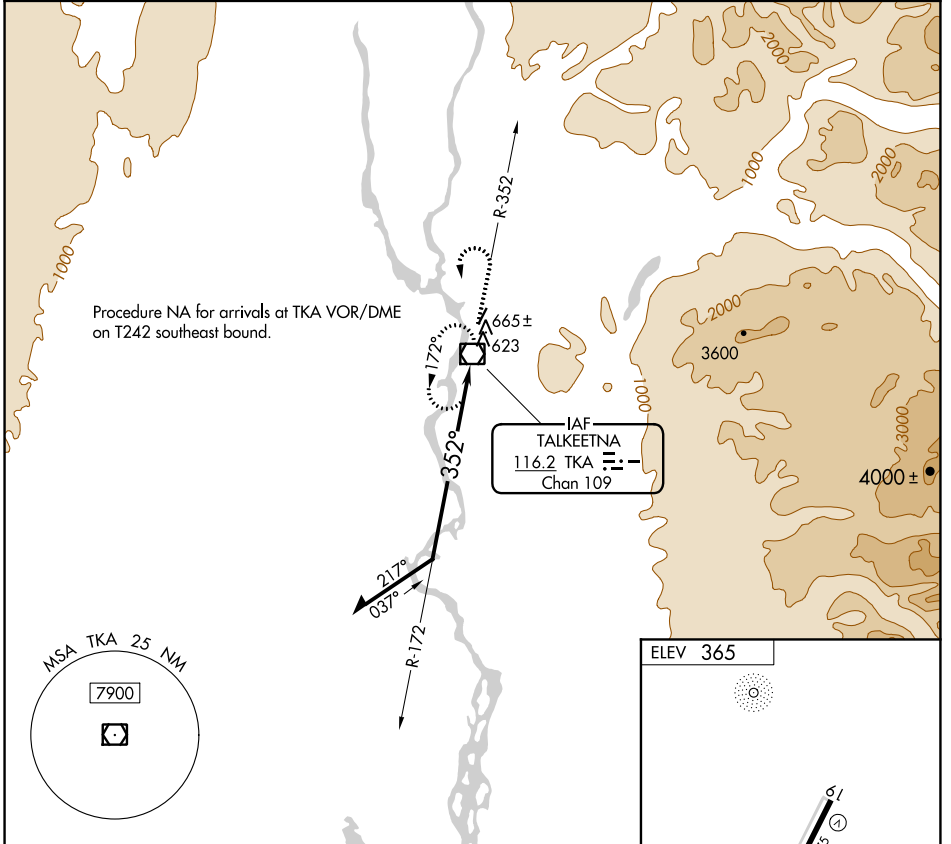

VOR/DME TKA 116.2 Chan 109	APP CRS 352°	Rwy Idg TDZE Apt Elev N/A N/A 365
--	------------------------	---

VOR-A
TALKEETNA (TKA)(PATK)

▼ ▲ Circling NA east of Rwy 1-19. Rwy 1 helicopter visibility reduction below 1 SM NA. Circling Rwy 1 NA at night.	MISSED APPROACH: Climb to 2100 on TKA VOR/DME R-352 then climbing left turn to 3200 direct TKA VOR/DME and hold.		
AFIS 135.2	ANCHORAGE CENTER 125.55 254.3	TALKEETNA RADIO 123.6 (CTAF) 0	UNICOM 123.0

AK, 16 JUL 2020 to 10 SEP 2020

AK, 16 JUL 2020 to 10 SEP 2020

CATEGORY	A	B	C	D	FAF to MAP 1.2 NM					
C CIRCLING	1080-1	715 (800-1)	1080-2	1200-2 ³ / ₄	Knots	60	90	120	150	180
			715 (800-2)	835 (900-2 ³ / ₄)	Min:Sec	1:12	0:48	0:36	0:29	0:24