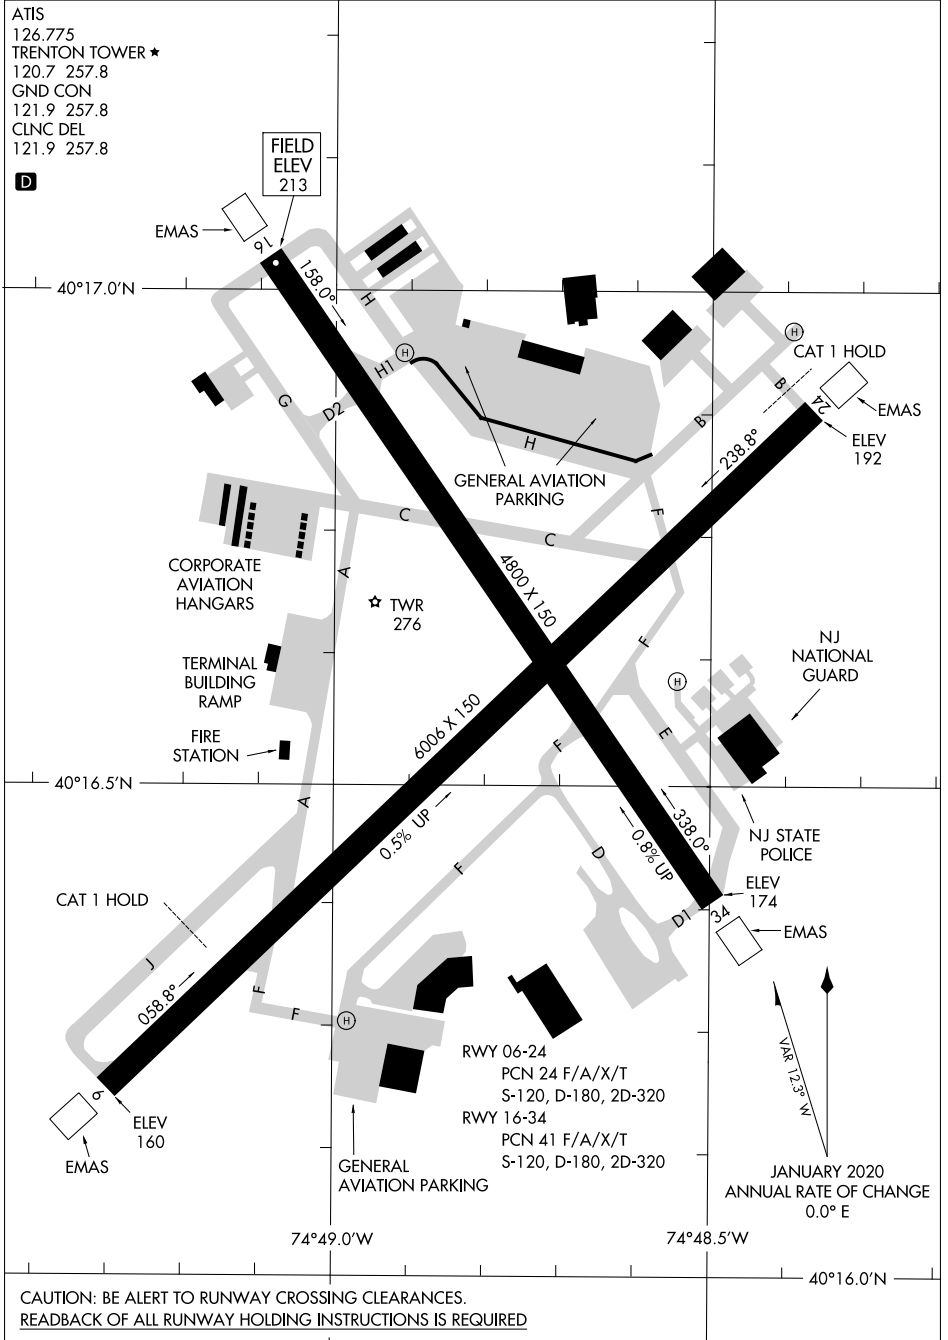

AIRPORT DIAGRAM

AL-982 (FAA)

TRENTON MERCER (TTN)
TRENTON, NEW JERSEY

ATIS
126.775
TRENTON TOWER ★
120.7 257.8
GND CON
121.9 257.8
CLNC DEL
121.9 257.8

D

NE-2, 16 JUL 2020 to 13 AUG 2020

NE-2, 16 JUL 2020 to 13 AUG 2020

CAUTION: BE ALERT TO RUNWAY CROSSING CLEARANCES.
READEBACK OF ALL RUNWAY HOLDING INSTRUCTIONS IS REQUIRED

AIRPORT DIAGRAM

TRENTON, NEW JERSEY
TRENTON MERCER (TTN)