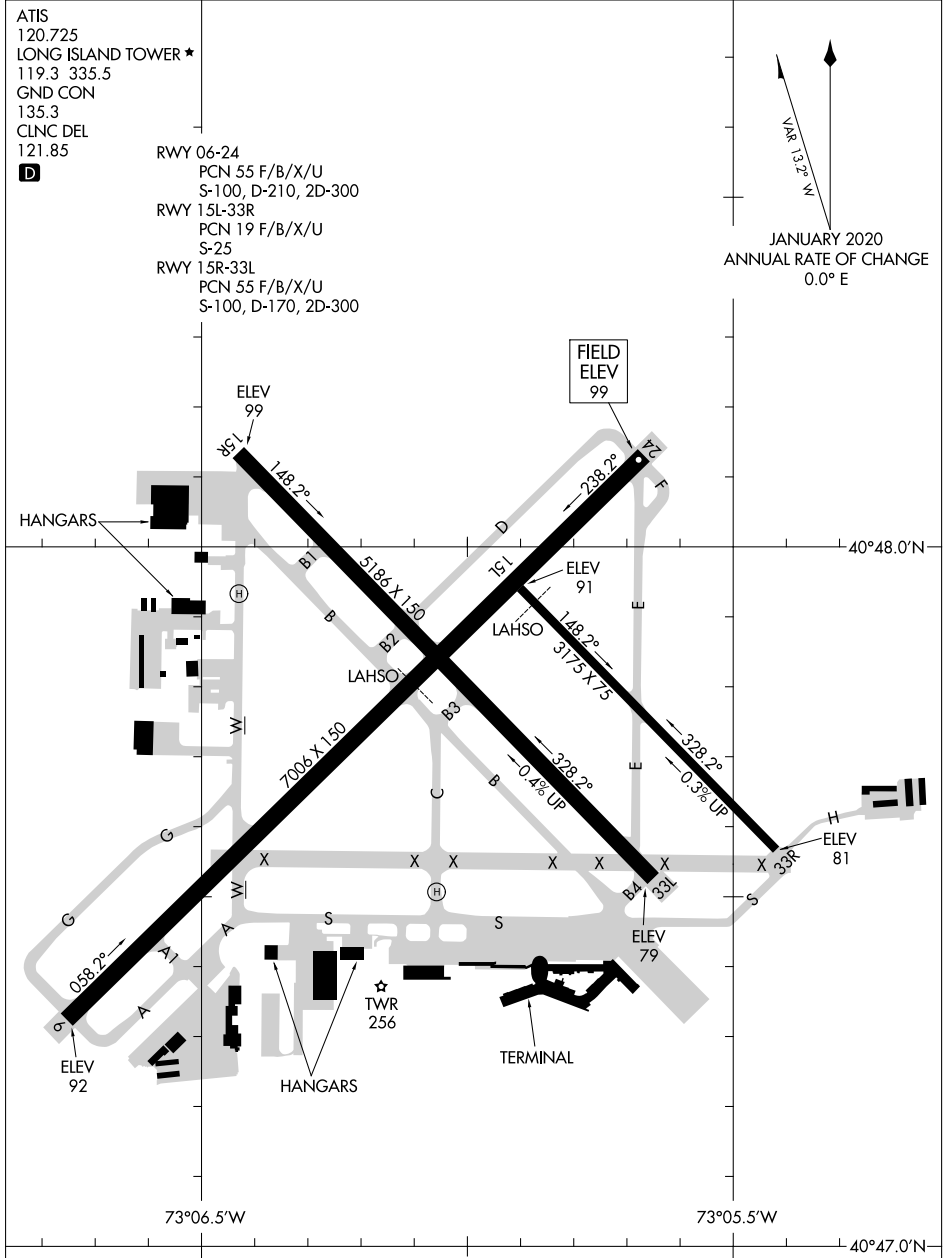

AIRPORT DIAGRAM

AL-948 (FAA)

LONG ISLAND MAC ARTHUR (ISP)
NEW YORK, NEW YORK

ATIS
120.725
LONG ISLAND TOWER ★
119.3 335.5
GND CON
135.3
CLNC DEL
121.85

D

RWY 06-24
PCN 55 F/B/X/U
S-100, D-210, 2D-300

RWY 15L-33R
PCN 19 F/B/X/U
S-25

RWY 15R-33L
PCN 55 F/B/X/U
S-100, D-170, 2D-300

NE-2, 16 JUL 2020 to 13 AUG 2020

NE-2, 16 JUL 2020 to 13 AUG 2020

CAUTION: BE ALERT TO RUNWAY CROSSING CLEARANCES.
READBACK OF ALL RUNWAY HOLDING INSTRUCTIONS IS REQUIRED.