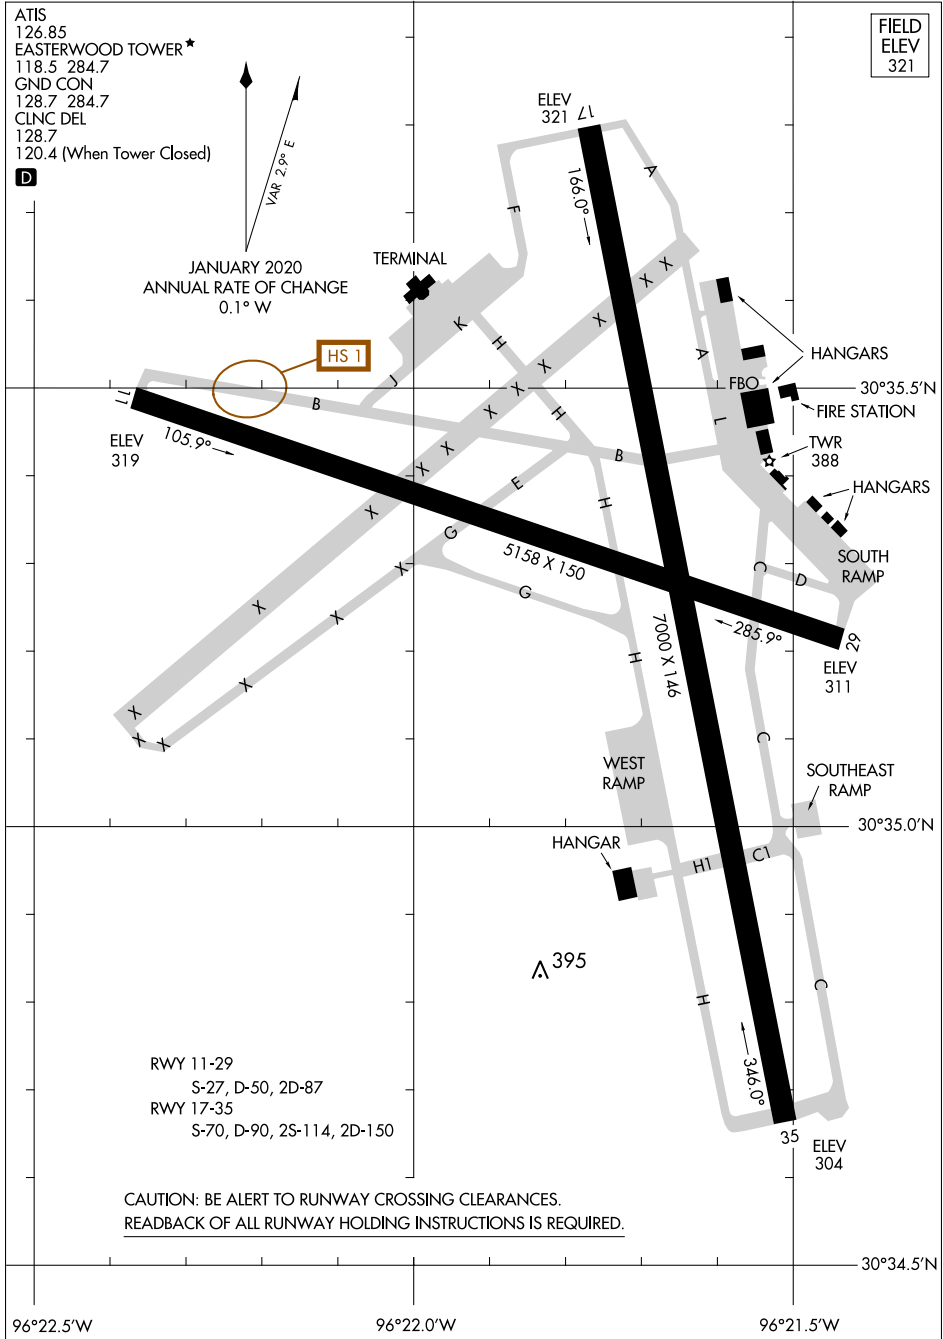

AIRPORT DIAGRAM

EASTERWOOD FIELD (CLL)
COLLEGE STATION, TEXAS

AL-928 (FAA)

SC-5, 16 JUL 2020 to 13 AUG 2020

SC-5, 16 JUL 2020 to 13 AUG 2020

AIRPORT DIAGRAM

COLLEGE STATION, TEXAS
EASTERWOOD FIELD (CLL)