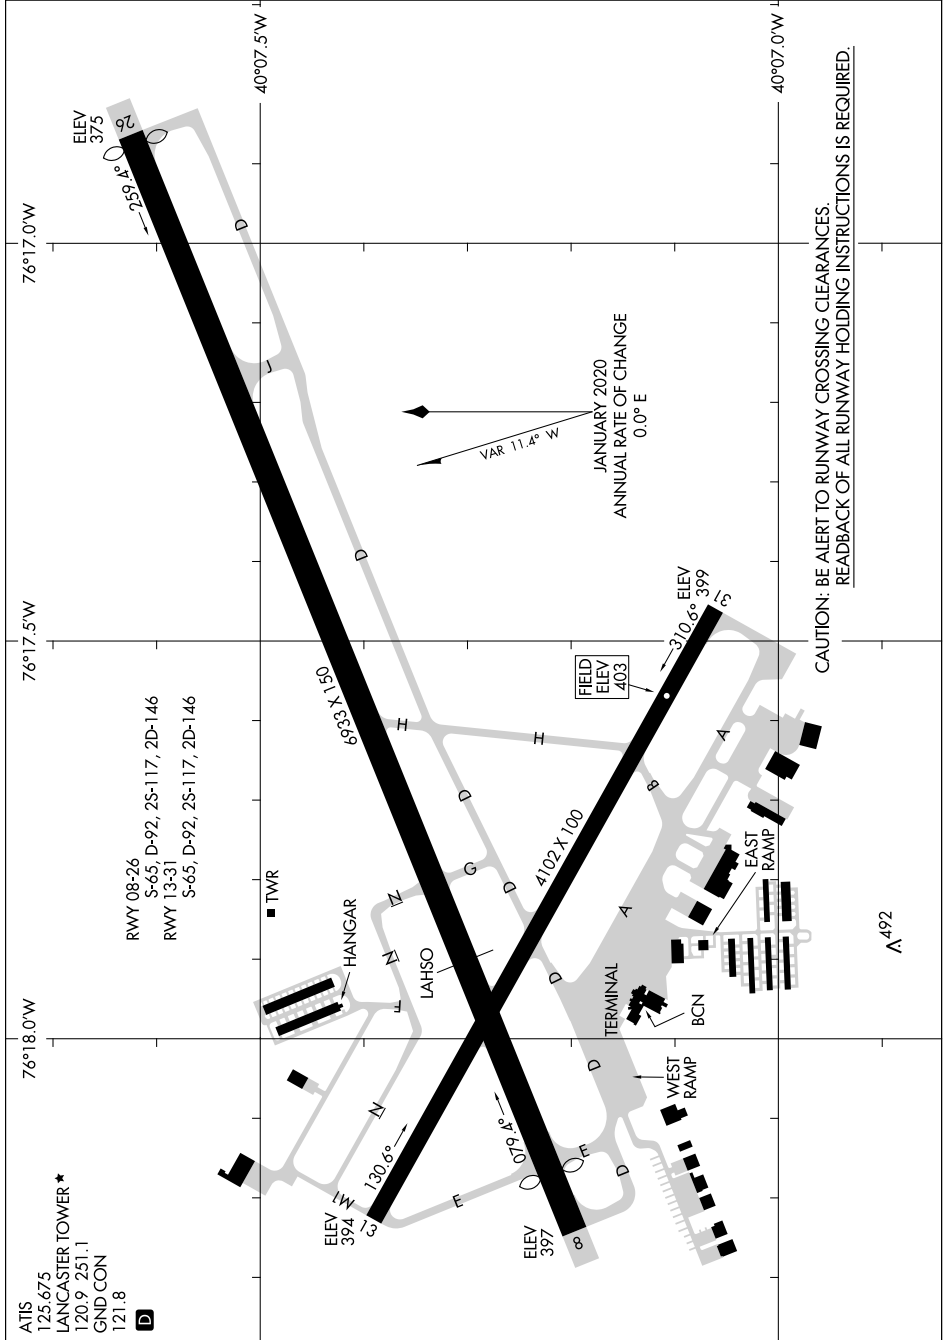

# AIRPORT DIAGRAM

AL-927 (FAA)

LANCASTER (LNS)  
LANCASTER, PENNSYLVANIA

CAUTION: BE ALERT TO RUNWAY CROSSING CLEARANCES.  
REARBACK OF ALL RUNWAY HOLDING INSTRUCTIONS IS REQUIRED.

NE-4, 16 JUL 2020 to 13 AUG 2020

NE-4, 16 JUL 2020 to 13 AUG 2020

# AIRPORT DIAGRAM

LANCASTER, PENNSYLVANIA  
LANCASTER (LNS)