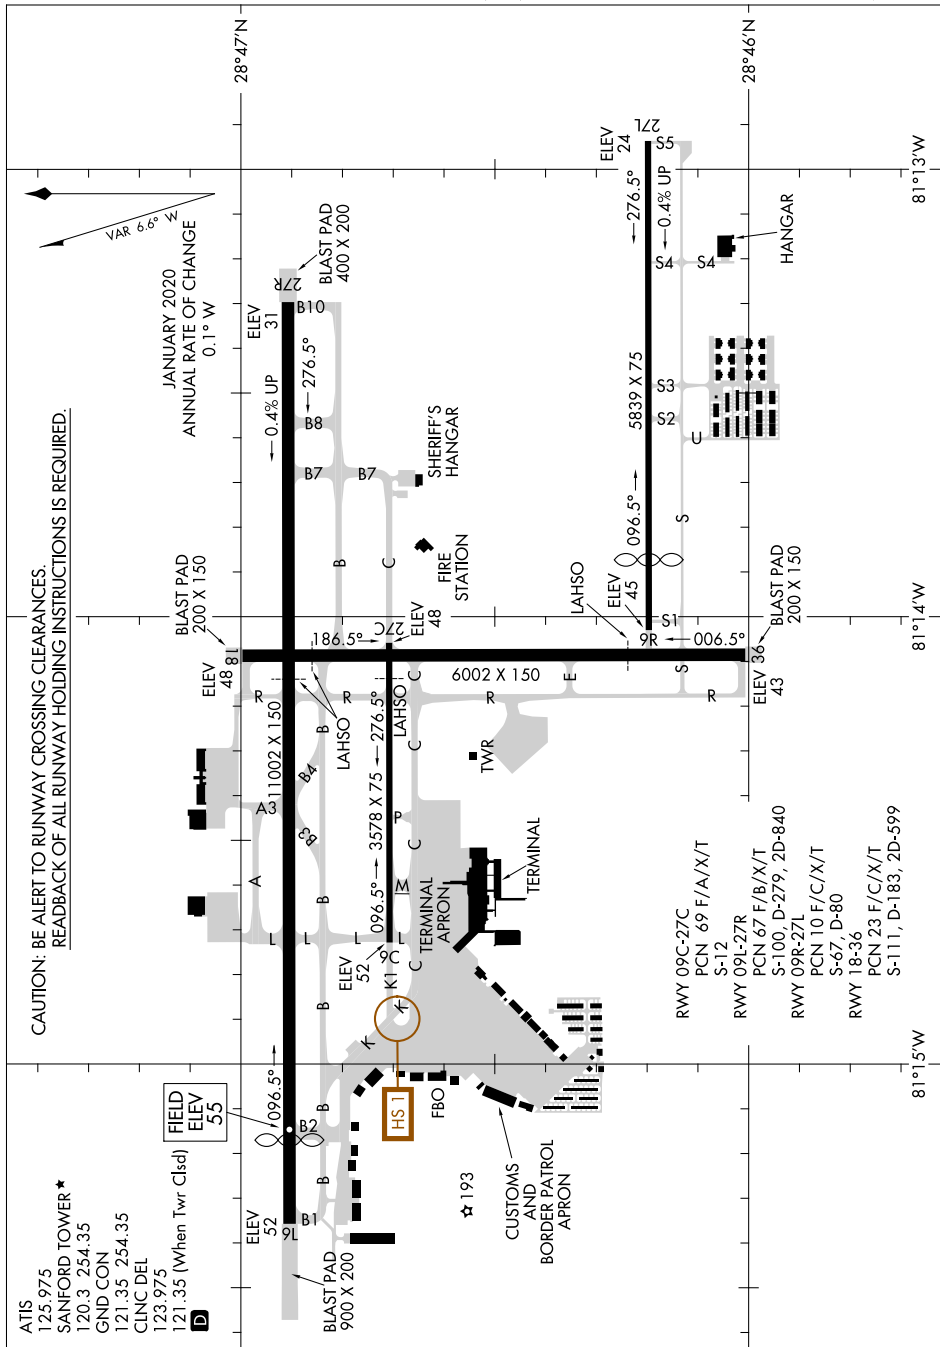

AIRPORT DIAGRAM

ORLANDO SANFORD INTL (SFB)
ORLANDO, FLORIDA

AL-917 (FAA)

SE-3, 16 JUL 2020 TO 13 AUG 2020

AIRPORT DIAGRAM

ORLANDO, FLORIDA
ORLANDO SANFORD INTL (SFB)

SE-3, 16 JUL 2020 TO 13 AUG 2020