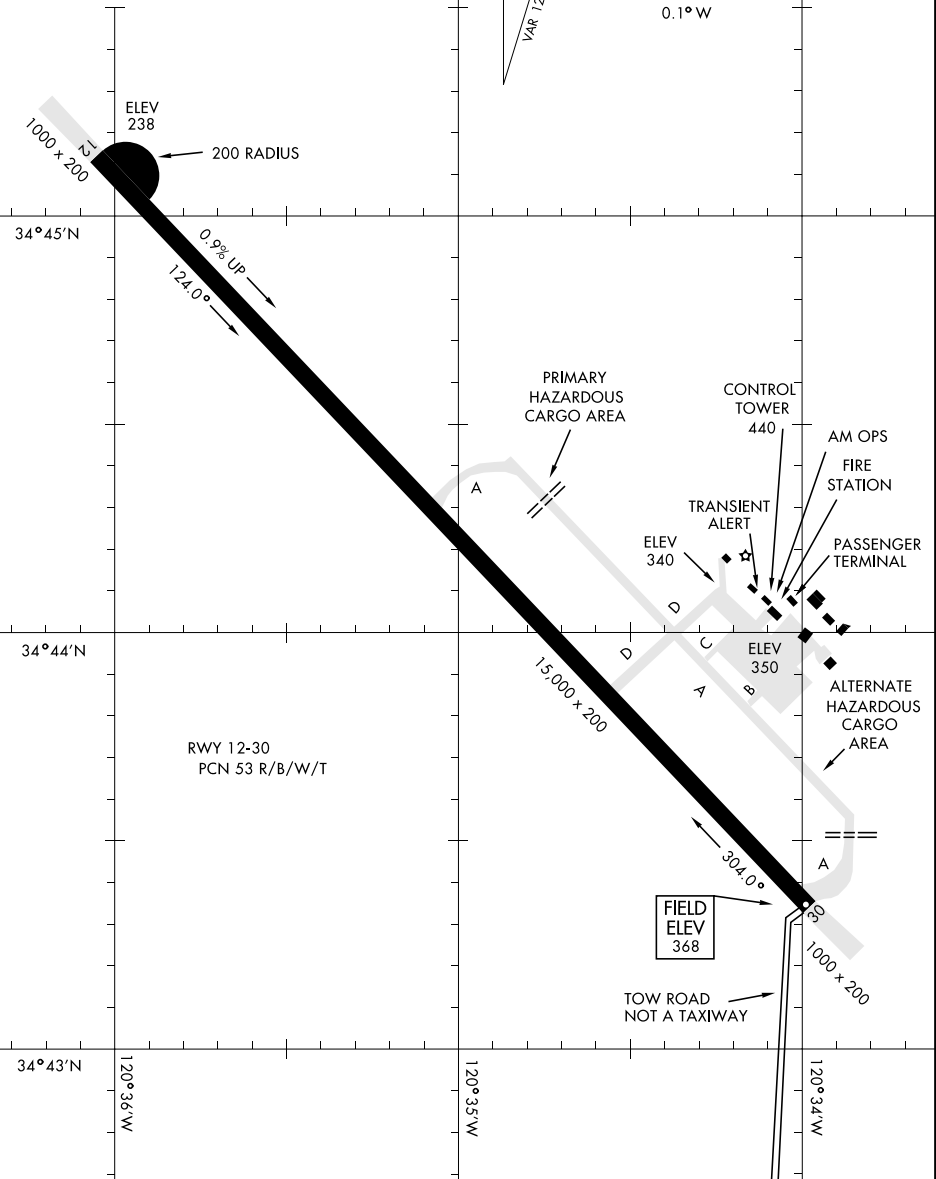

# AIRPORT DIAGRAM

AFD-770 [USAF]

VANDENBERG AFB (KVBG)

LOMPOC, CALIFORNIA

ATIS  
 133.125 257.975  
 VANDENBERG TOWER ★  
 124.95 326.2  
 GND CON  
 121.75 275.8  
 CLNC DEL  
 121.75 275.8

FEBRUARY 2019  
 ANNUAL RATE OF CHANGE  
 0.1° W

SW-3, 16 JUL 2020 to 13 AUG 2020

SW-3, 16 JUL 2020 to 13 AUG 2020

# AIRPORT DIAGRAM

LOMPOC, CALIFORNIA  
VANDENBERG AFB (KVBG)