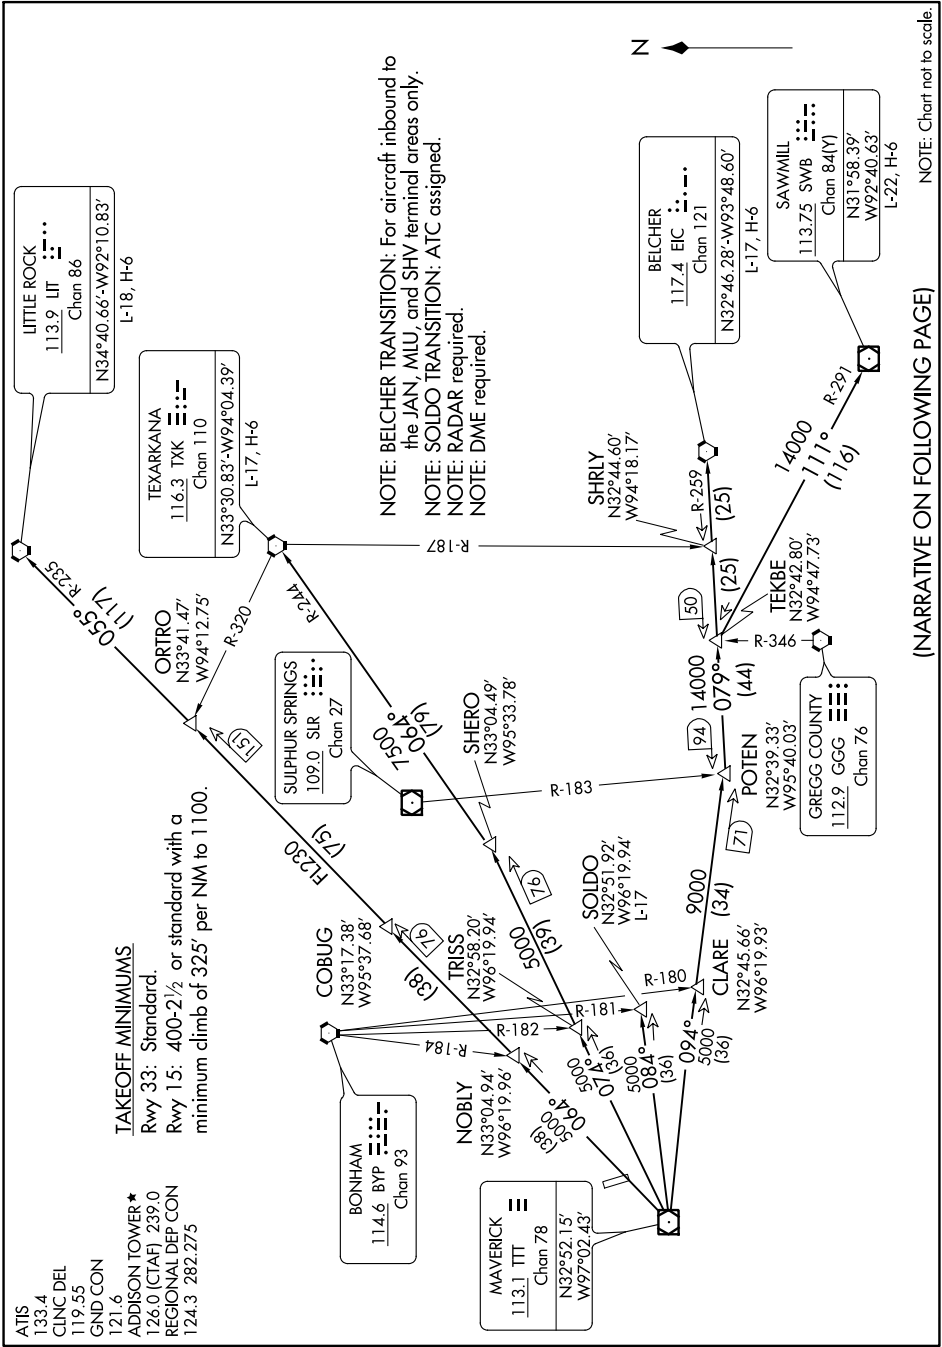

# DALLAS SIX DEPARTURE

DALLAS, TEXAS

SC-2, 16 JUL 2020 to 13 AUG 2020

(NARRATIVE ON FOLLOWING PAGE)

NOTE: Chart not to scale.

SC-2, 16 JUL 2020 to 13 AUG 2020

# DALLAS SIX DEPARTURE

DALLAS, TEXAS