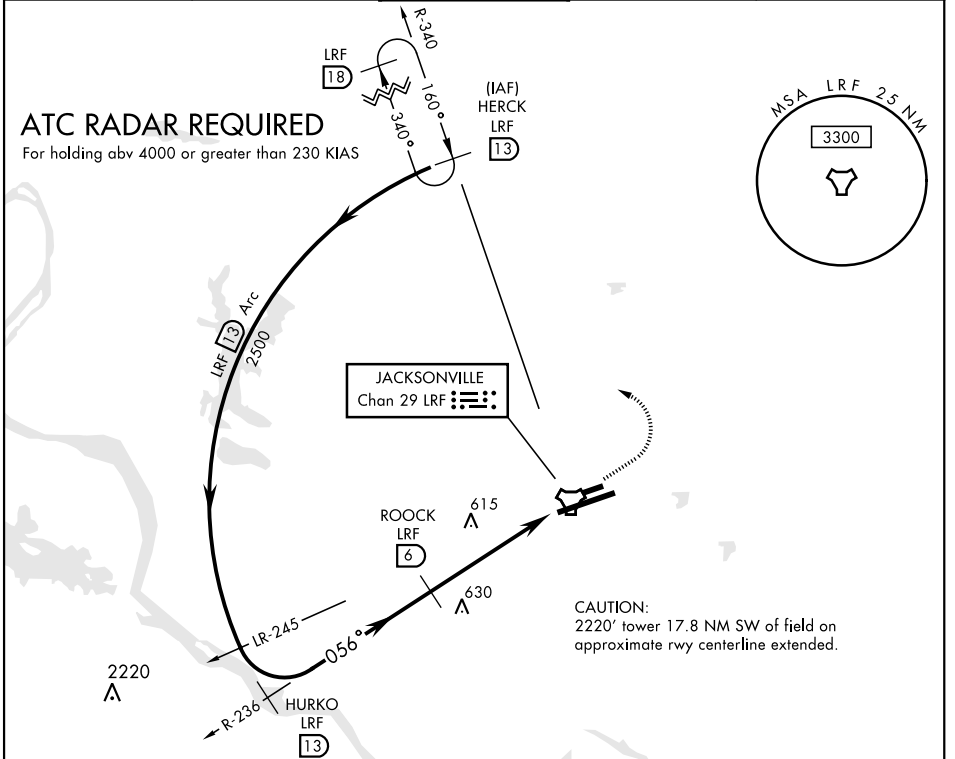

TACAN LRF Chan 29	APCH CRS 056°	Rwy Ldg 12,000 TDZE 309 Arpt Elev 312
-----------------------------	-------------------------	--

AL-738 [USAF]

LITTLE ROCK AFB (KLRF)

▼ * When ALS inop, increase CAT AB RVR to 55 and vis to 1 mile; CAT CDE vis to 1¼ miles.
 ** Circling not authorized south of airfield.

MISSED APPROACH: Climb to 1300 then turn left climbing to 3000, intercept LRF TACAN R-340 to 13 DME (HERCK) and hold.

ATIS ★ 119.175 251.1	LITTLE ROCK APP CON 119.5 306.2	LITTLE ROCK TOWER 120.6 269.075	GND CON 132.8 275.8	CLNC DEL 253.5
--------------------------------	---	---	-------------------------------	--------------------------

ELEV 312	• 413	TDZE 309
----------	-------	----------

CATEGORY	A	B	C	D	E
S-7 *	900/24 593 (600-½)		900-1¾ 593 (600-1¾)		
CIRCLING **	900-1 590 (600-1)		900-1¾ 590 (600-1¾)	1040-2¼ 730 (800-2¼)	1040-2½ 730 (800-2½)