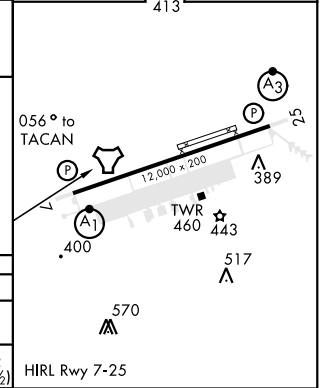

TACAN LRF Chan 29	APCH CRS 056°	Rwy Ldg 12,000 TDZE 309 Arpt Elev 312
-----------------------------	-------------------------	--

AL-738 [USAF]

LITTLE ROCK AFB (KLRF)

▼ * When ALS inop, increase CAT AB RVR to 55 and vis to 1 mile; CAT CDE vis to 1¼ miles.
 ** Circling not authorized south of airfield.

MISSED APPROACH: Climb to 1300 then turn left climbing to 3000, intercept LRF TACAN R-340 to 13 DME (HERCK) and hold.

ATIS ★ 119.175 251.1	LITTLE ROCK APP CON 119.5 306.2	LITTLE ROCK TOWER 120.6 269.075	GND CON 132.8 275.8	CLNC DEL 253.5
--------------------------------	---	---	-------------------------------	--------------------------

ELEV 312	• 413	TDZE 309
----------	-------	----------

CATEGORY	A	B	C	D	E
S-7 *	900/24 593 (600-½)		900-1¾ 593 (600-1¾)		
CIRCLING **	900-1 590 (600-1)		900-1¾ 590 (600-1¾)	1040-2¼ 730 (800-2¼)	1040-2½ 730 (800-2½)