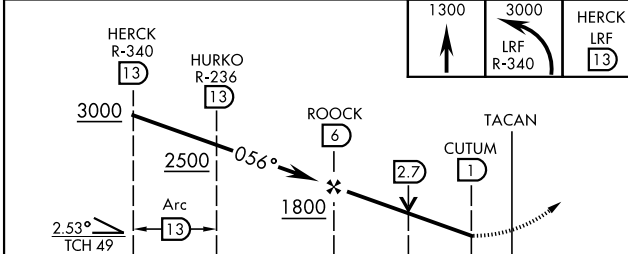

TACAN LRF Chan 29	APCH CRS 056°	Rwy Ldg 12,000 TDZE 309 Arpt Elev 312
-----------------------------	-------------------------	--

AL-738 [USAF]

LITTLE ROCK AFB (KLRF)

▼ * When ALS inop, increase CAT AB RVR to 55 and vis to 1 mile; CAT CDE vis to 1¼ miles.
 ** Circling not authorized south of airfield.

MISSED APPROACH: Climb to 1300 then turn left climbing to 3000, intercept LRF TACAN R-340 to 13 DME (HERCK) and hold.

ATIS ★ 119.175 251.1	LITTLE ROCK APP CON 119.5 306.2	LITTLE ROCK TOWER 120.6 269.075	GND CON 132.8 275.8	CLNC DEL 253.5
--------------------------------	---	---	-------------------------------	--------------------------

ELEV 312	• 413	TDZE 309
----------	-------	----------

CATEGORY	A	B	C	D	E
S-7 *	900/24 593 (600-½)		900-1¾ 593 (600-1¾)		
CIRCLING **	900-1 590 (600-1)		900-1¾ 590 (600-1¾)	1040-2¼ 730 (800-2¼)	1040-2½ 730 (800-2½)