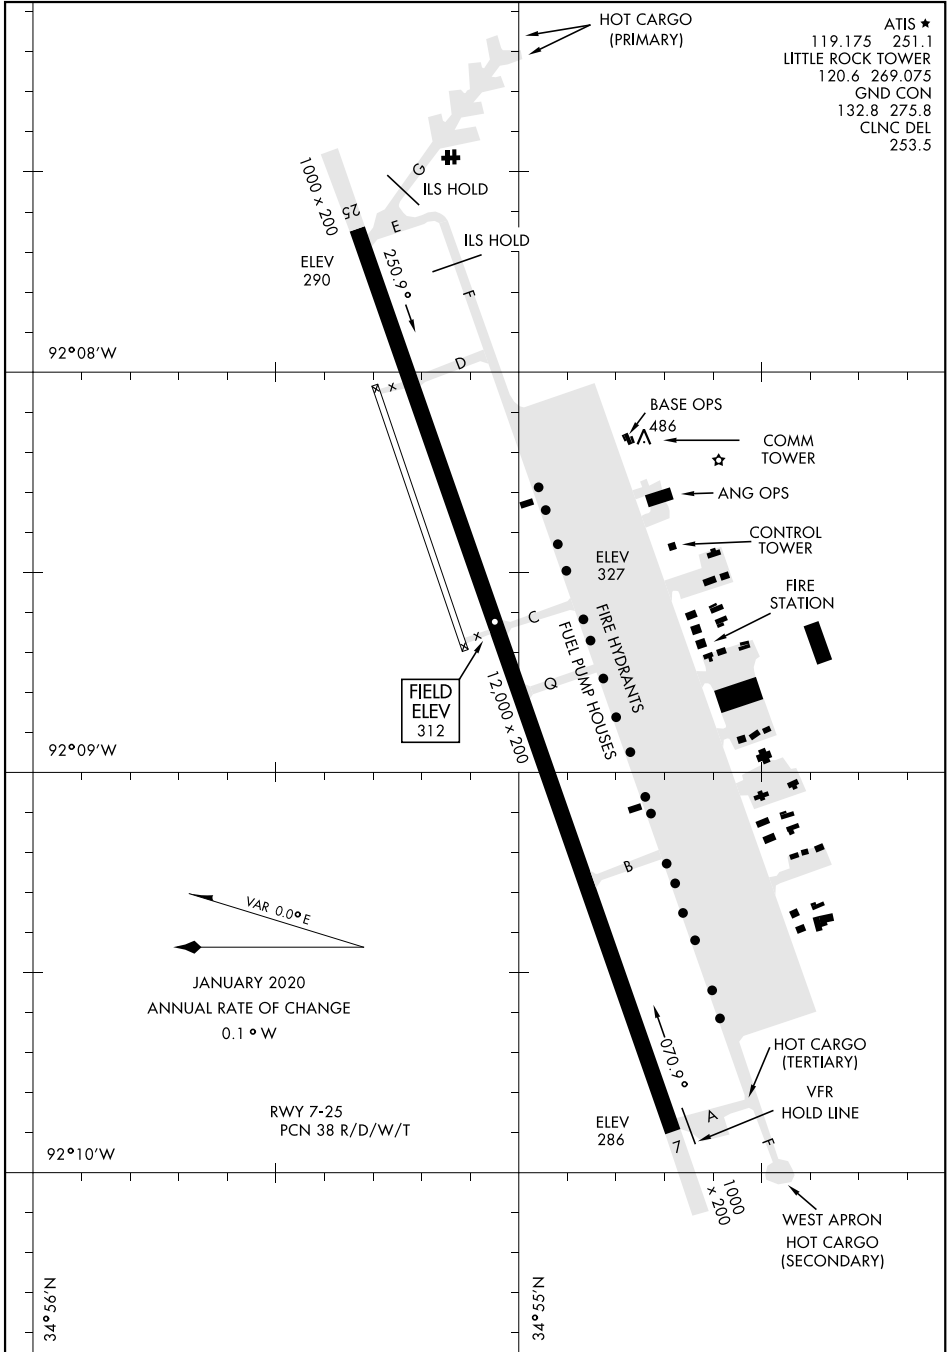

# AIRPORT DIAGRAM

AFD-738 [USAF]

LITTLE ROCK AFB (KLRF)

JACKSONVILLE, ARKANSAS

ATIS ★ 119.175 251.1  
 LITTLE ROCK TOWER 120.6 269.075  
 GND CON 132.8 275.8  
 CLNC DEL 253.5

SC-1, 16 JUL 2020 to 13 AUG 2020

SC-1, 16 JUL 2020 to 13 AUG 2020

# AIRPORT DIAGRAM

JACKSONVILLE, ARKANSAS

LITTLE ROCK AFB (KLRF)