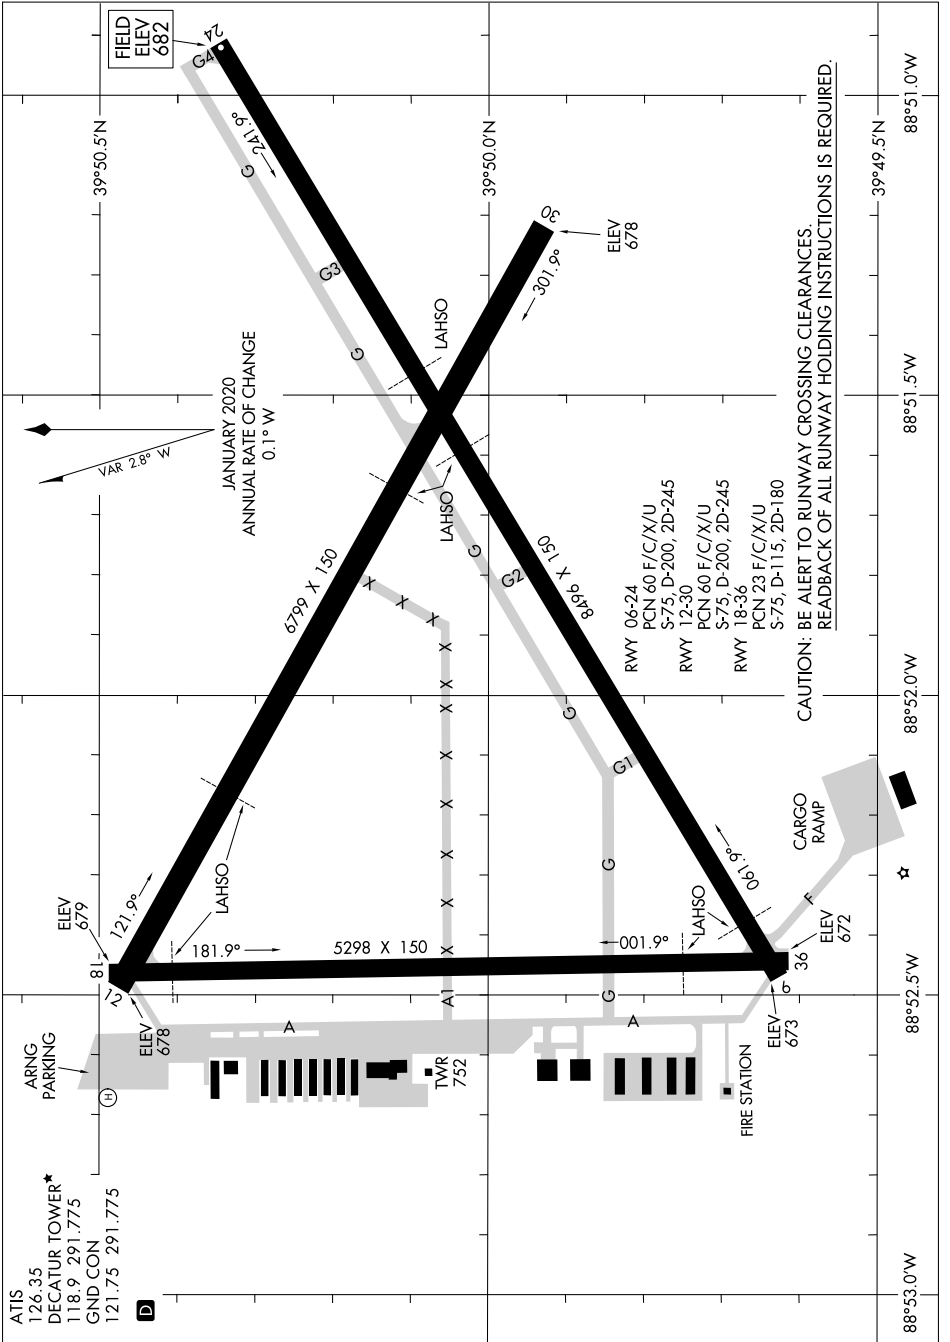

# AIRPORT DIAGRAM

AL-710 (FAA)

DECATUR (DEC)  
DECATUR, ILLINOIS

EC-3, 16 JUL 2020 to 13 AUG 2020

EC-3, 16 JUL 2020 to 13 AUG 2020

# AIRPORT DIAGRAM

DECATUR, ILLINOIS  
DECATUR (DEC)