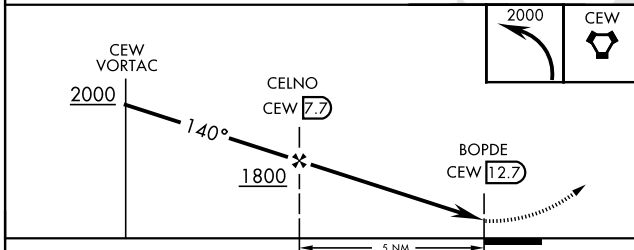

MISSED APPROACH: Climbing left turn to 2000 direct CEW VORTAC and hold.

ATIS ★ 244.575	EGLIN APP CON 125.1 281.45 (271°-089°) 132.1 360.6 (090°-270°)	DUKE TOWER ★ 133.2 290.425	GND CON 123.25 251.125
--------------------------	--	--------------------------------------	----------------------------------

SE-3, 16 JUL 2020 to 13 AUG 2020

SE-3, 16 JUL 2020 to 13 AUG 2020

DME REQUIRED

EMERG SAFE ALT 100 NM 3500

CATEGORY	A	B	C	D	E
CIRCLING	680-1	485 (500-1)	680-1½ 485 (500-1½)	820-2 625 (700-2)	820-2¼ 625 (700-2¼)