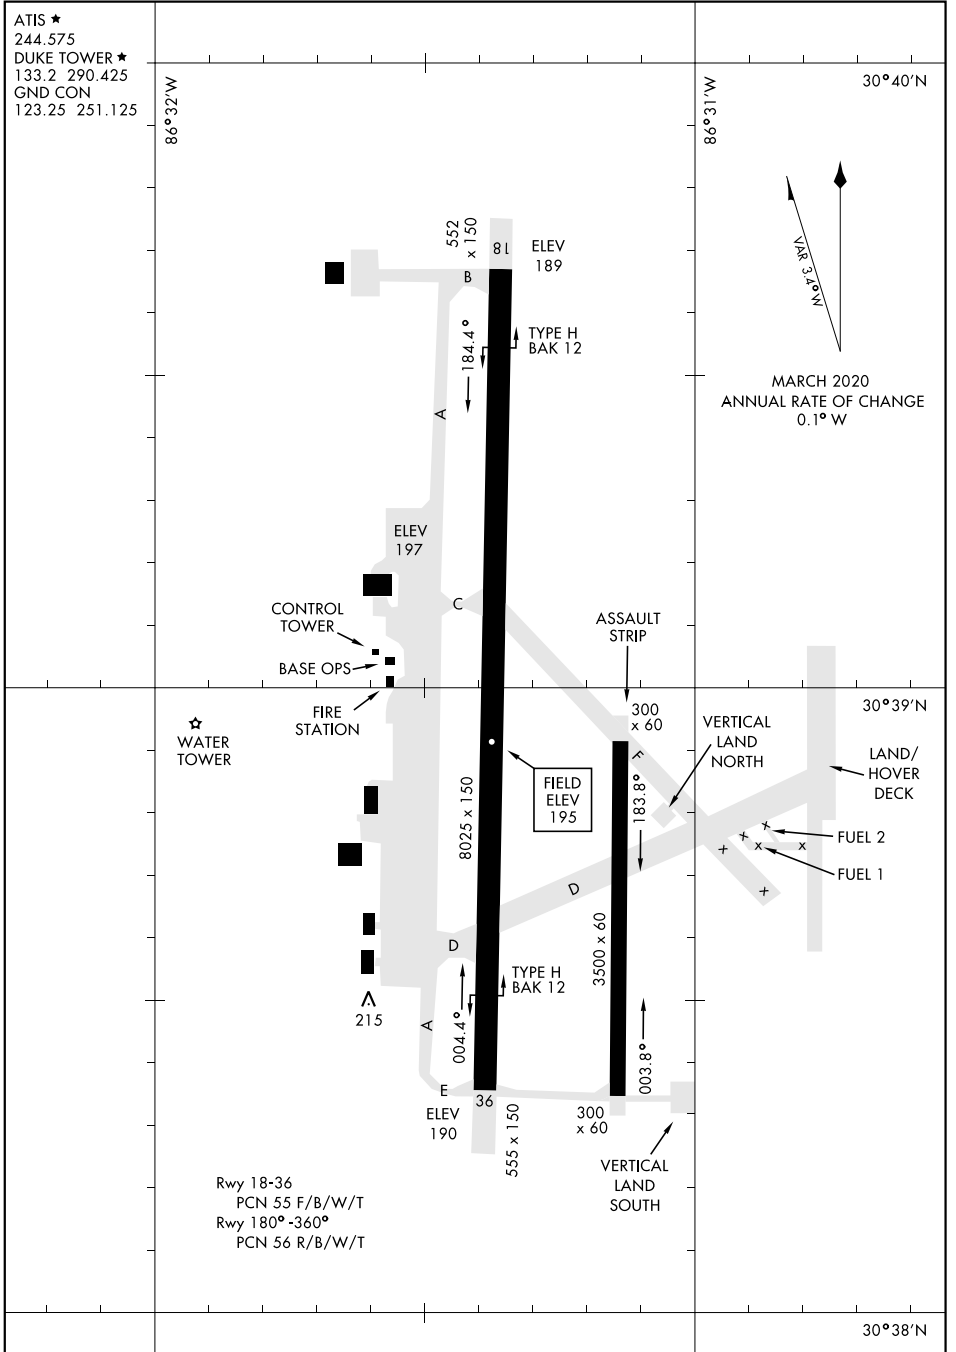

AIRPORT DIAGRAM

AFD-699 [USAF]

DUKE FLD (EGLIN AF AUX NR3) (KEGI)

VALPARAISO, FLORIDA

ATIS ★
 244.575
 DUKE TOWER ★
 133.2 290.425
 GND CON
 123.25 251.125

86°32'W

86°31'W

30°40'N

MARCH 2020
 ANNUAL RATE OF CHANGE
 0.1° W

SE-3, 16 JUL 2020 to 13 AUG 2020

SE-3, 16 JUL 2020 to 13 AUG 2020

AIRPORT DIAGRAM

VALPARAISO, FLORIDA

DUKE FLD (EGLIN AF AUX NR3) (KEGI)