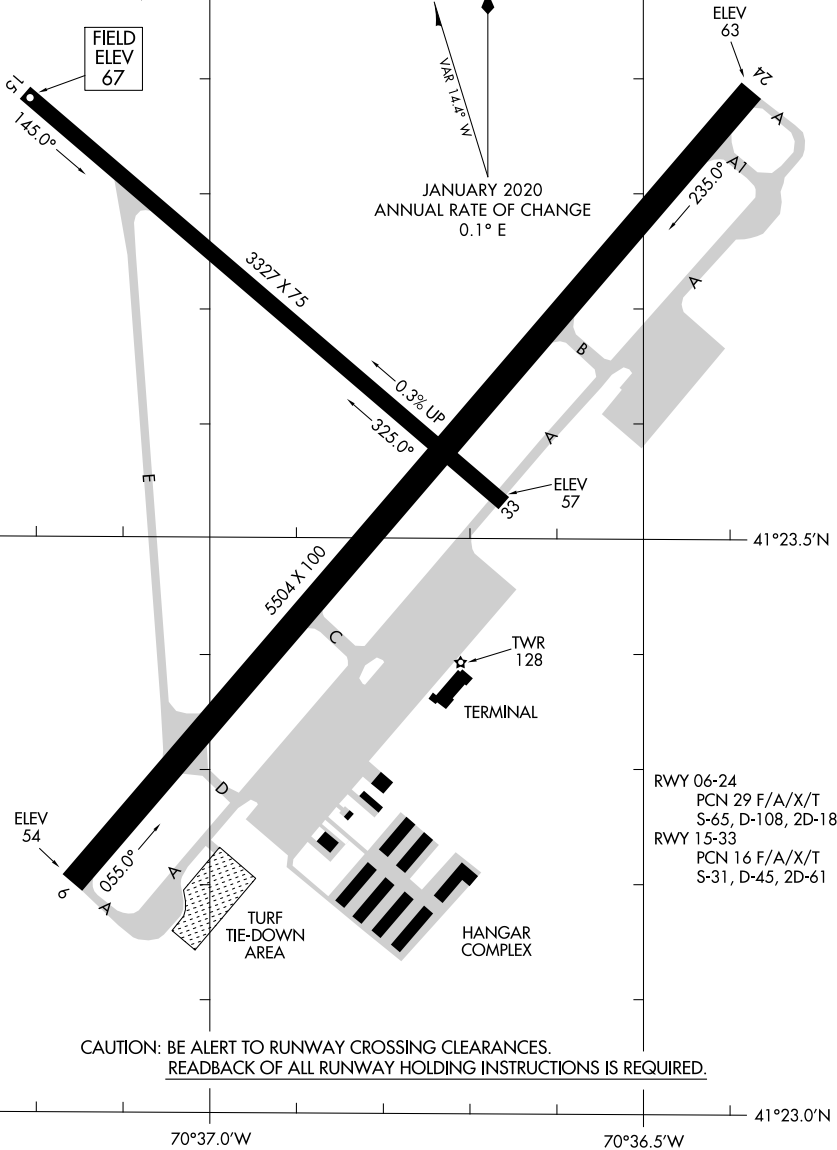

AIRPORT DIAGRAM

AL-694 (FAA)

MARTHAS VINEYARD (MVY)
VINEYARD HAVEN, MASSACHUSETTS

ATIS 126.25
 VINEYARD TOWER * 121.4
 GND CON 124.35
 CLNC DEL 124.35
 119.7 (When Tower Closed)
D

NE-1, 16 JUL 2020 to 13 AUG 2020

NE-1, 16 JUL 2020 to 13 AUG 2020

AIRPORT DIAGRAM

VINEYARD HAVEN, MASSACHUSETTS
MARTHAS VINEYARD (MVY)