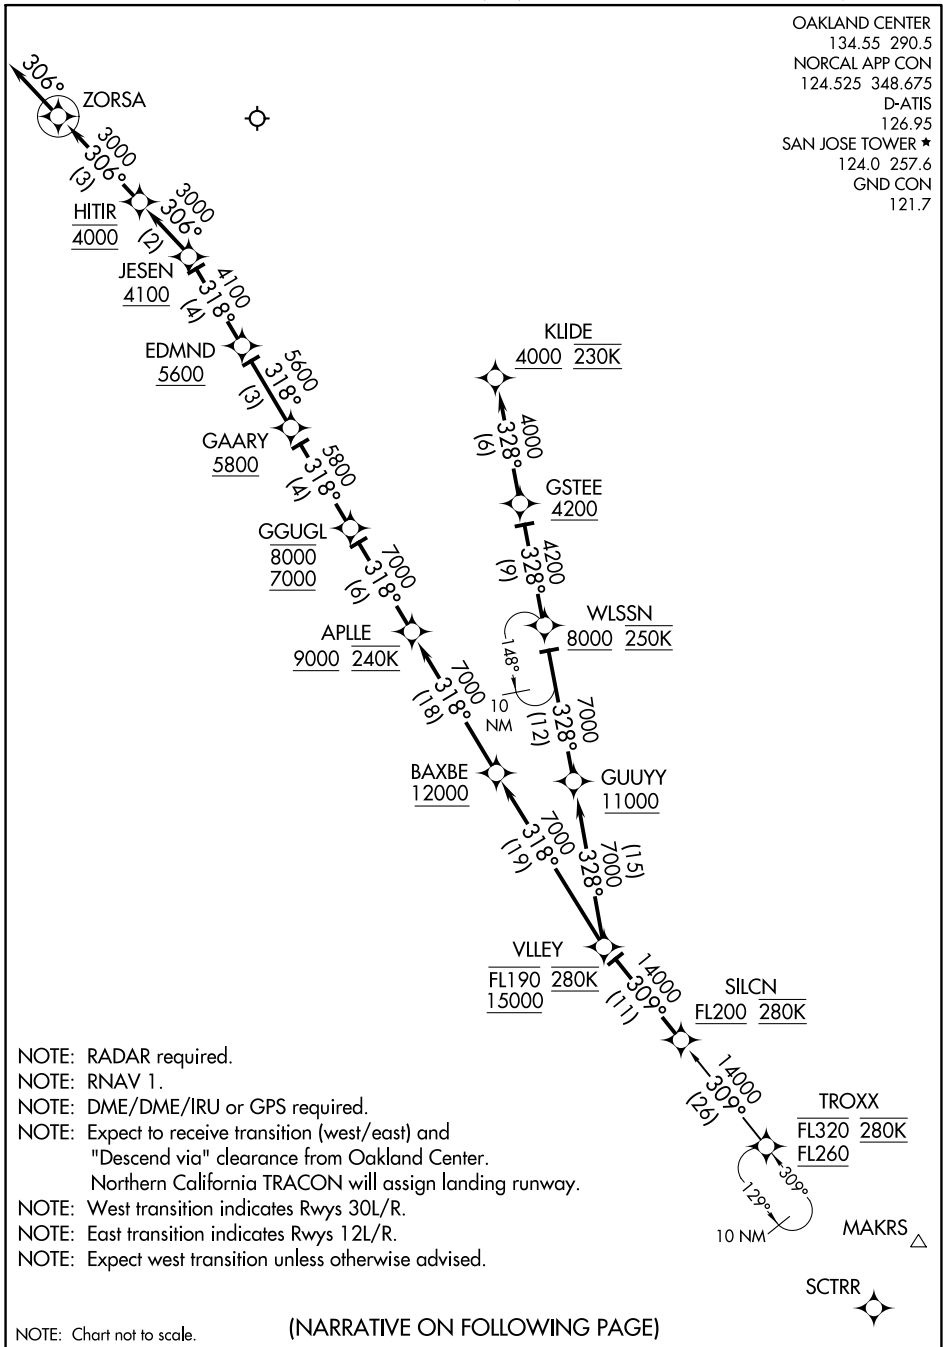

(SILCN.SILCN4) 17173

SILCN FOUR ARRIVAL (RNAV)

AL-693 (FAA)

NORMAN Y MINETA SAN JOSE INTL (SJC)

SAN JOSE, CALIFORNIA

OAKLAND CENTER
 134.55 290.5
 NORCAL APP CON
 124.525 348.675
 D-ATIS
 126.95
 SAN JOSE TOWER ★
 124.0 257.6
 GND CON
 121.7

- NOTE: RADAR required.
- NOTE: RNAV 1.
- NOTE: DME/DME/IRU or GPS required.
- NOTE: Expect to receive transition (west/east) and "Descend via" clearance from Oakland Center. Northern California TRACON will assign landing runway.
- NOTE: West transition indicates Rwy 30L/R.
- NOTE: East transition indicates Rwy 12L/R.
- NOTE: Expect west transition unless otherwise advised.

NOTE: Chart not to scale.

(NARRATIVE ON FOLLOWING PAGE)

SILCN FOUR ARRIVAL (RNAV)

(SILCN.SILCN4) 21JUL16

SAN JOSE, CALIFORNIA

NORMAN Y MINETA SAN JOSE INTL (SJC)

SW-2, 16 JUL 2020 to 13 AUG 2020

SW-2, 16 JUL 2020 to 13 AUG 2020