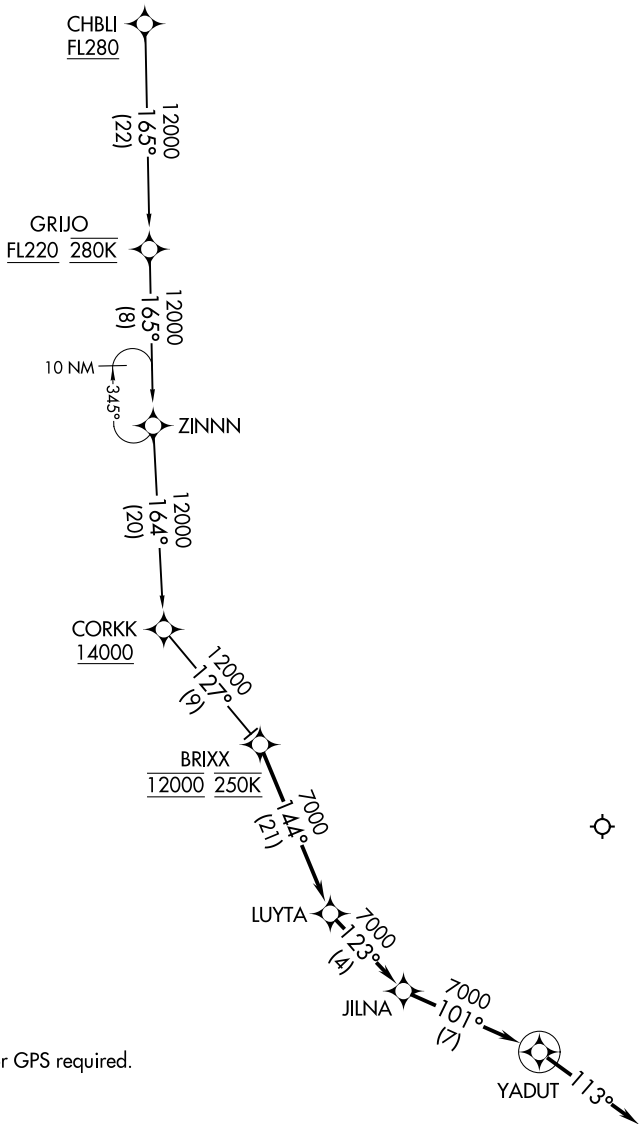

(BRXX.BRXX2) 17173

BRXX TWO ARRIVAL (RNAV)

AL-693 (FAA)

NORMAN Y MINETA SAN JOSE INTL (SJC)
SAN JOSE, CALIFORNIA

OAKLAND CENTER
125.85 323.0
NORCAL APP CON
133.95 317.6
D-ATIS
126.95
SAN JOSE TOWER ★
124.0 257.6
GND CON
121.7

NOTE: RADAR required.
NOTE: RNAV 1.
NOTE: DME/DME/IRU or GPS required.

NOTE: Chart not to scale.

ARRIVAL ROUTE DESCRIPTION

CHBLI TRANSITION (CHBLI.BRXX2)

From BRXX on track 144° to LUYTA, then on track 123° to JILNA, then on track 101° to YADUT, then on track 113°. Expect RADAR vectors to final approach course.

BRXX TWO ARRIVAL (RNAV)

(BRXX.BRXX2) 21JUL16

SAN JOSE, CALIFORNIA
NORMAN Y MINETA SAN JOSE INTL (SJC)

SW-2, 16 JUL 2020 to 13 AUG 2020

SW-2, 16 JUL 2020 to 13 AUG 2020