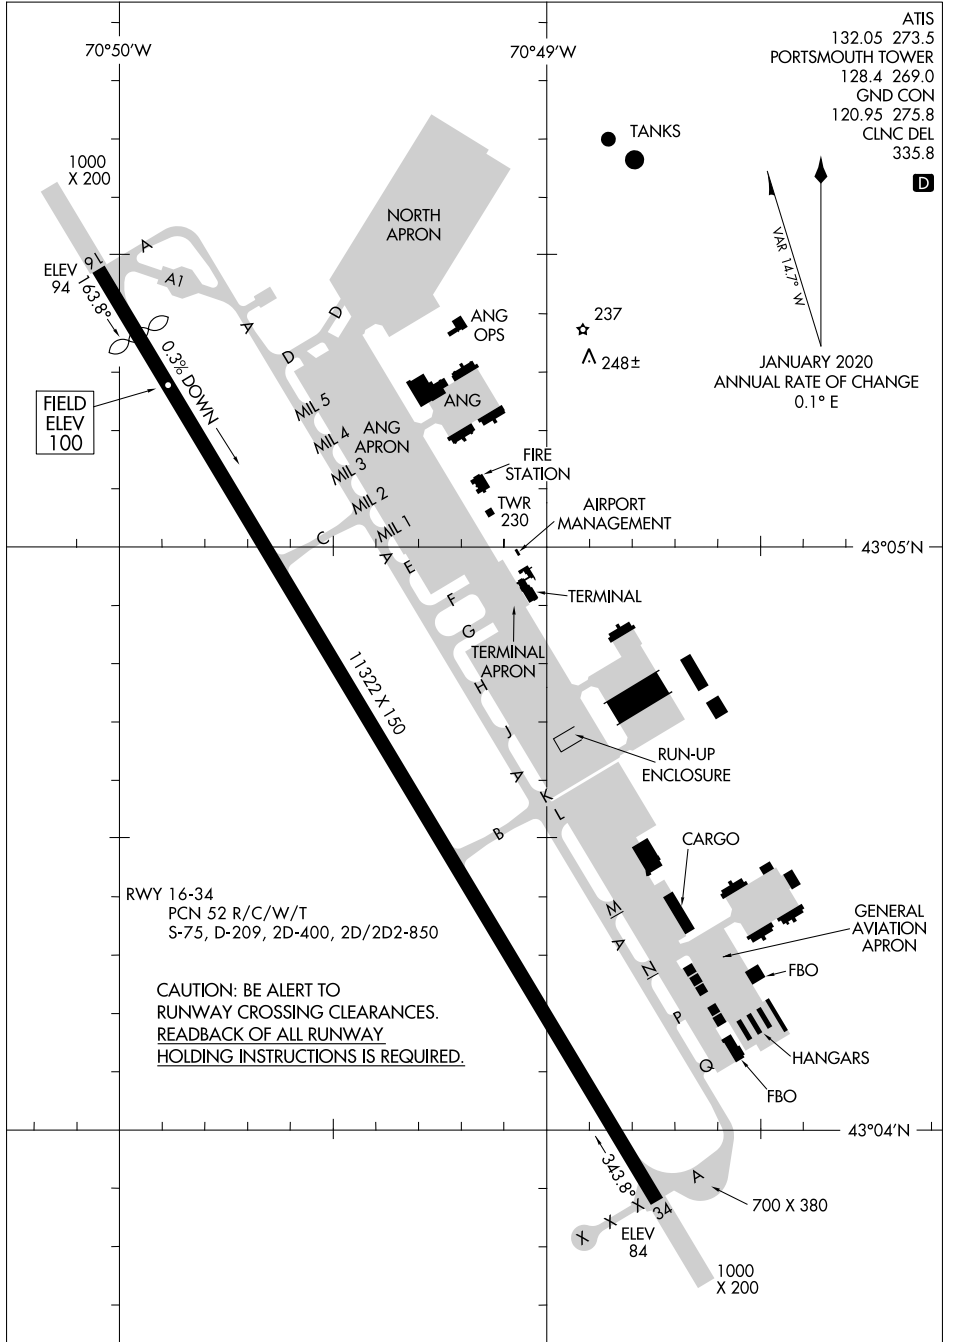

AIRPORT DIAGRAM

AL-678 (FAA)

PORTSMOUTH INTL AT PEASE (PSM)
PORTSMOUTH, NEW HAMPSHIRE

NE-1, 16 JUL 2020 to 13 AUG 2020

NE-1, 16 JUL 2020 to 13 AUG 2020

AIRPORT DIAGRAM

PORTSMOUTH, NEW HAMPSHIRE
PORTSMOUTH INTL AT PEASE (PSM)