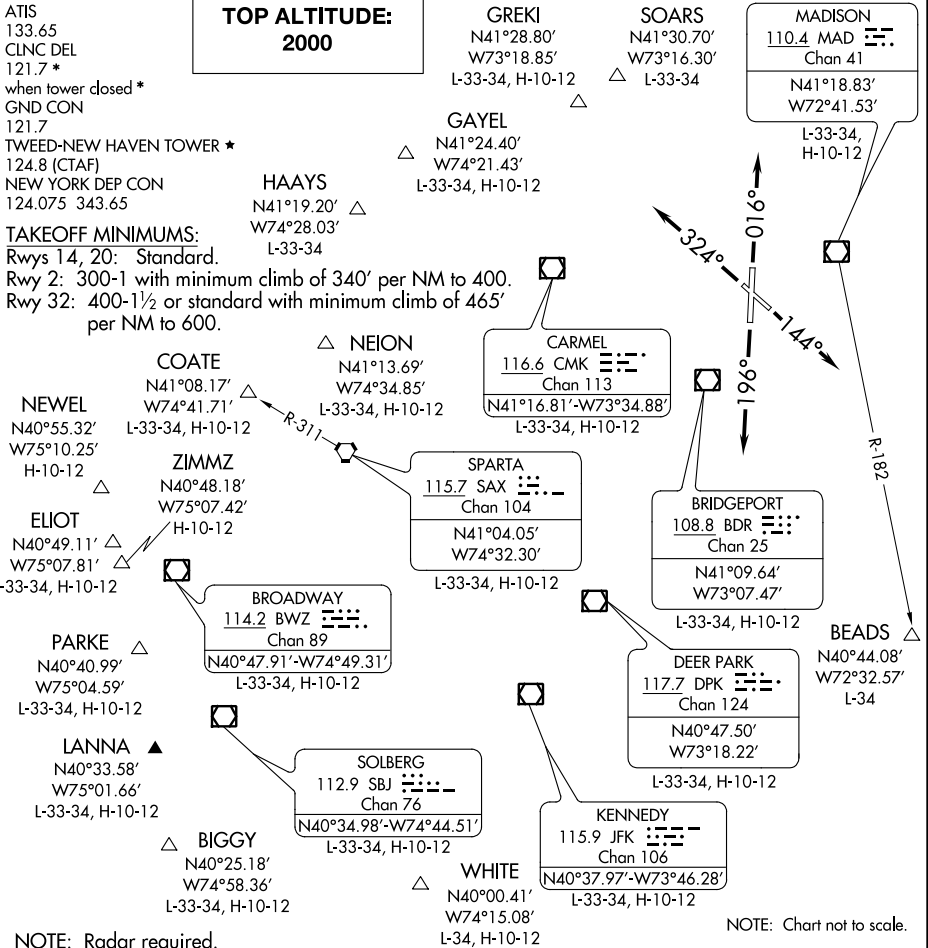

BRIDGEHAVEN NINE DEPARTURE

NEW HAVEN, CONNECTICUT

NE-1, 16 JUL 2020 to 13 AUG 2020

NE-1, 16 JUL 2020 to 13 AUG 2020

DEPARTURE ROUTE DESCRIPTION

TAKEOFF RUNWAY 2: Climb heading 016°, thence. . .

TAKEOFF RUNWAY 14: Climb heading 144°, thence. . .

TAKEOFF RUNWAY 20: Climb heading 196°, thence. . .

TAKEOFF RUNWAY 32: Climb heading 324°, thence. . .

. . . expect vectors to assigned route/fix. Maintain 2000. Expect clearance to filed altitude/flight level within ten (10) minutes after departure.

BRIDGEHAVEN NINE DEPARTURE