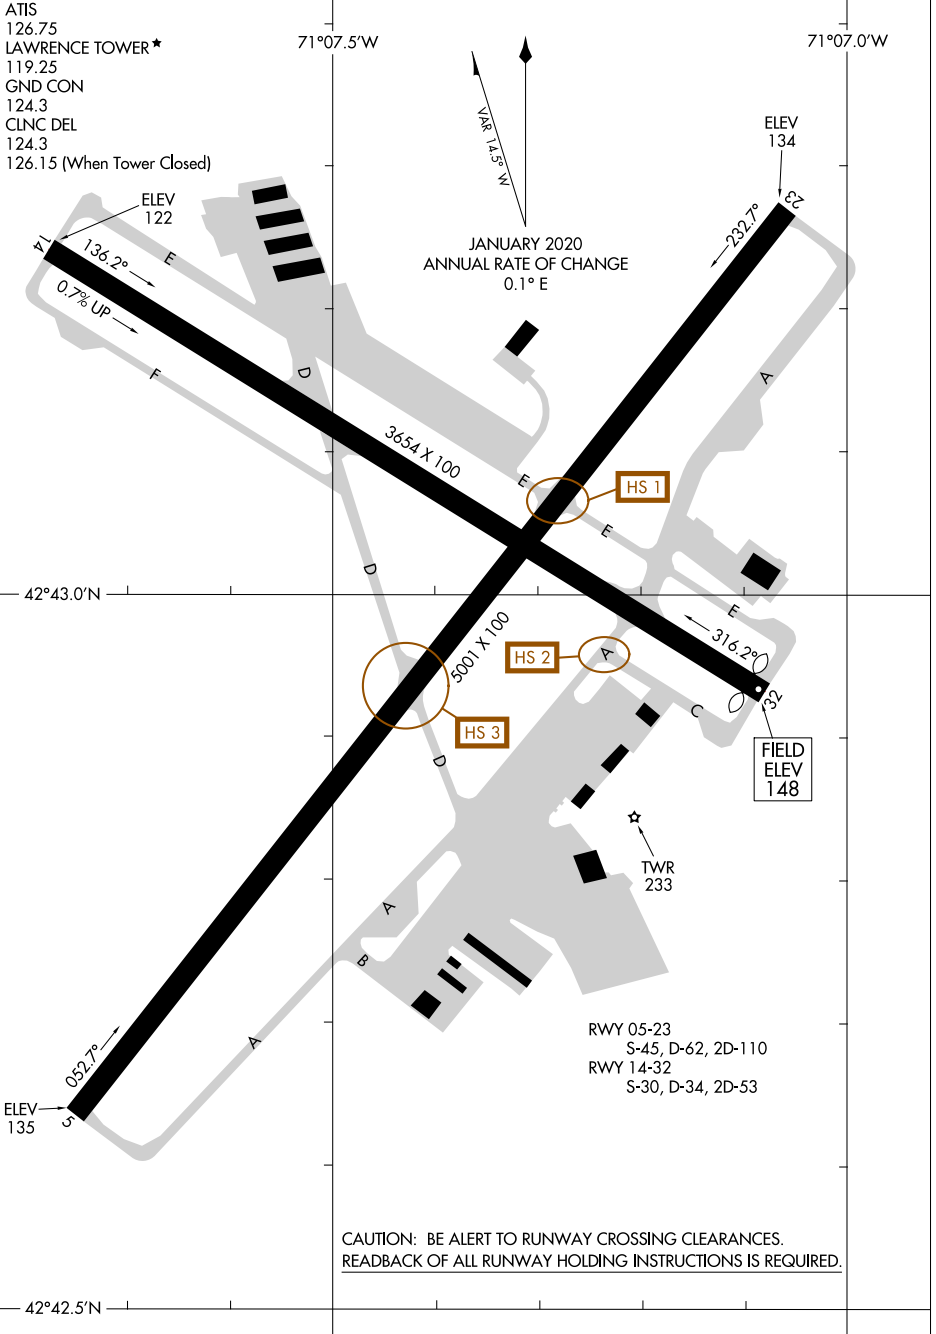

20086

AIRPORT DIAGRAM

AL-654 (FAA)

LAWRENCE MUNI (LWM)
LAWRENCE, MASSACHUSETTS

NE-1, 16 JUL 2020 to 13 AUG 2020

NE-1, 16 JUL 2020 to 13 AUG 2020

AIRPORT DIAGRAM

20086