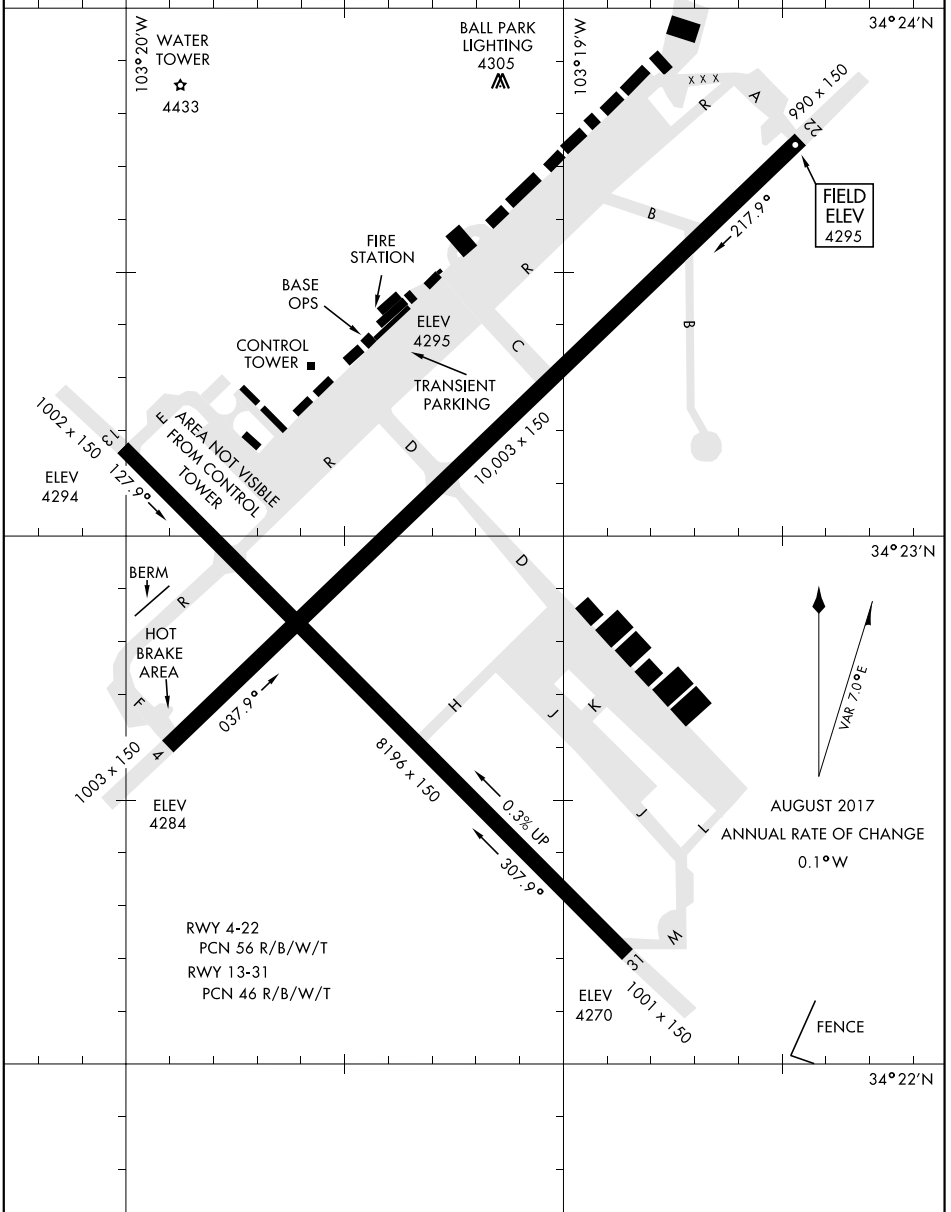

AIRPORT DIAGRAM

ATIS 119.1 269.9
 CANNON TOWER
 120.4 270.25
 GND CON
 121.9 275.8
 CLNC DEL
 120.2 293.225

SW-1, 16 JUL 2020 to 13 AUG 2020

SW-1, 16 JUL 2020 to 13 AUG 2020

AIRPORT DIAGRAM