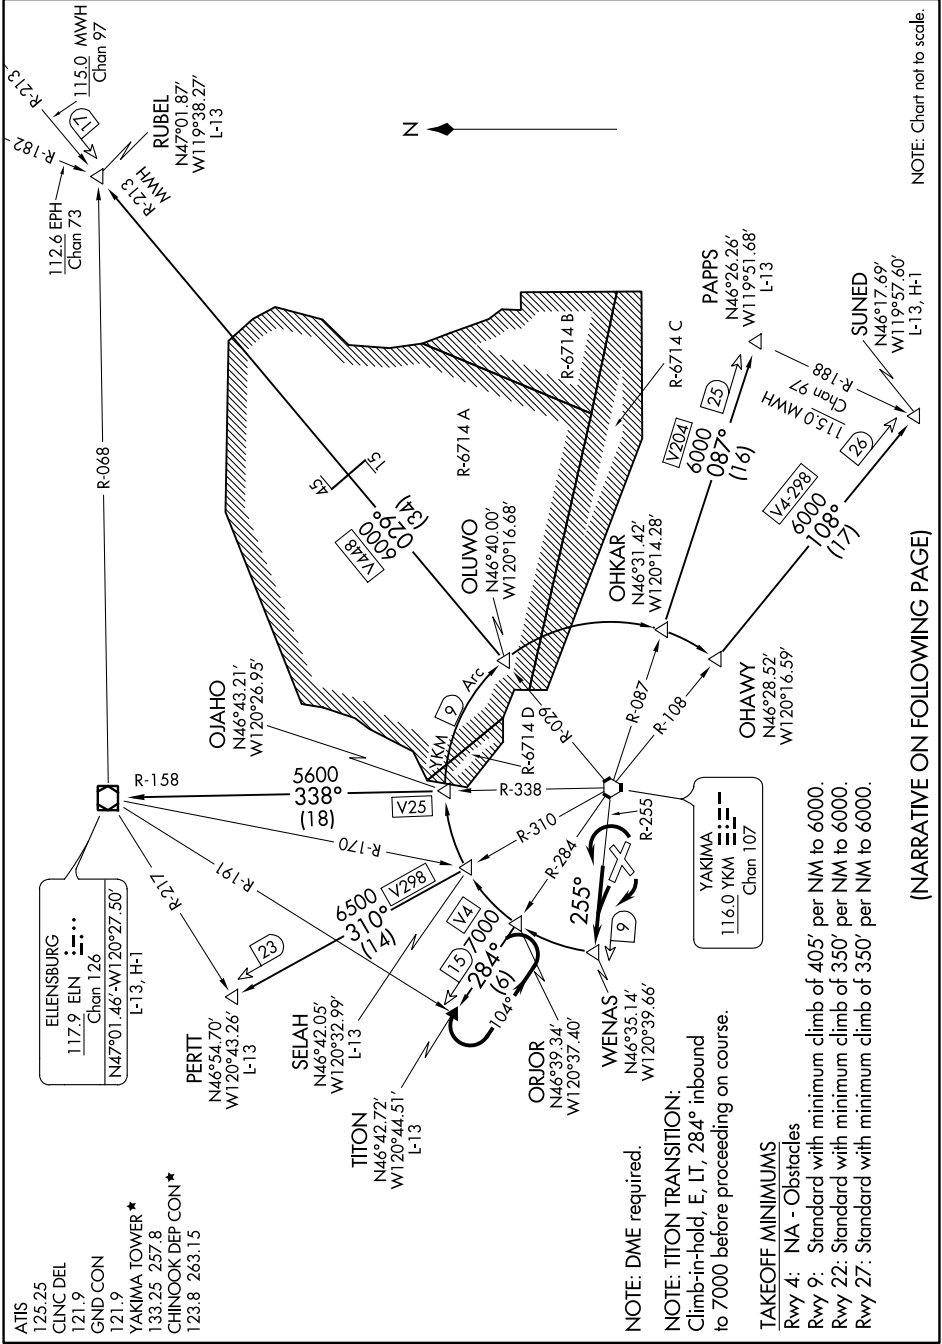

# WENAS SEVEN DEPARTURE

NW-1, 16 JUL 2020 to 13 AUG 2020

NOTE: Chart not to scale.

(NARRATIVE ON FOLLOWING PAGE)

NW-1, 16 JUL 2020 to 13 AUG 2020

# WENAS SEVEN DEPARTURE