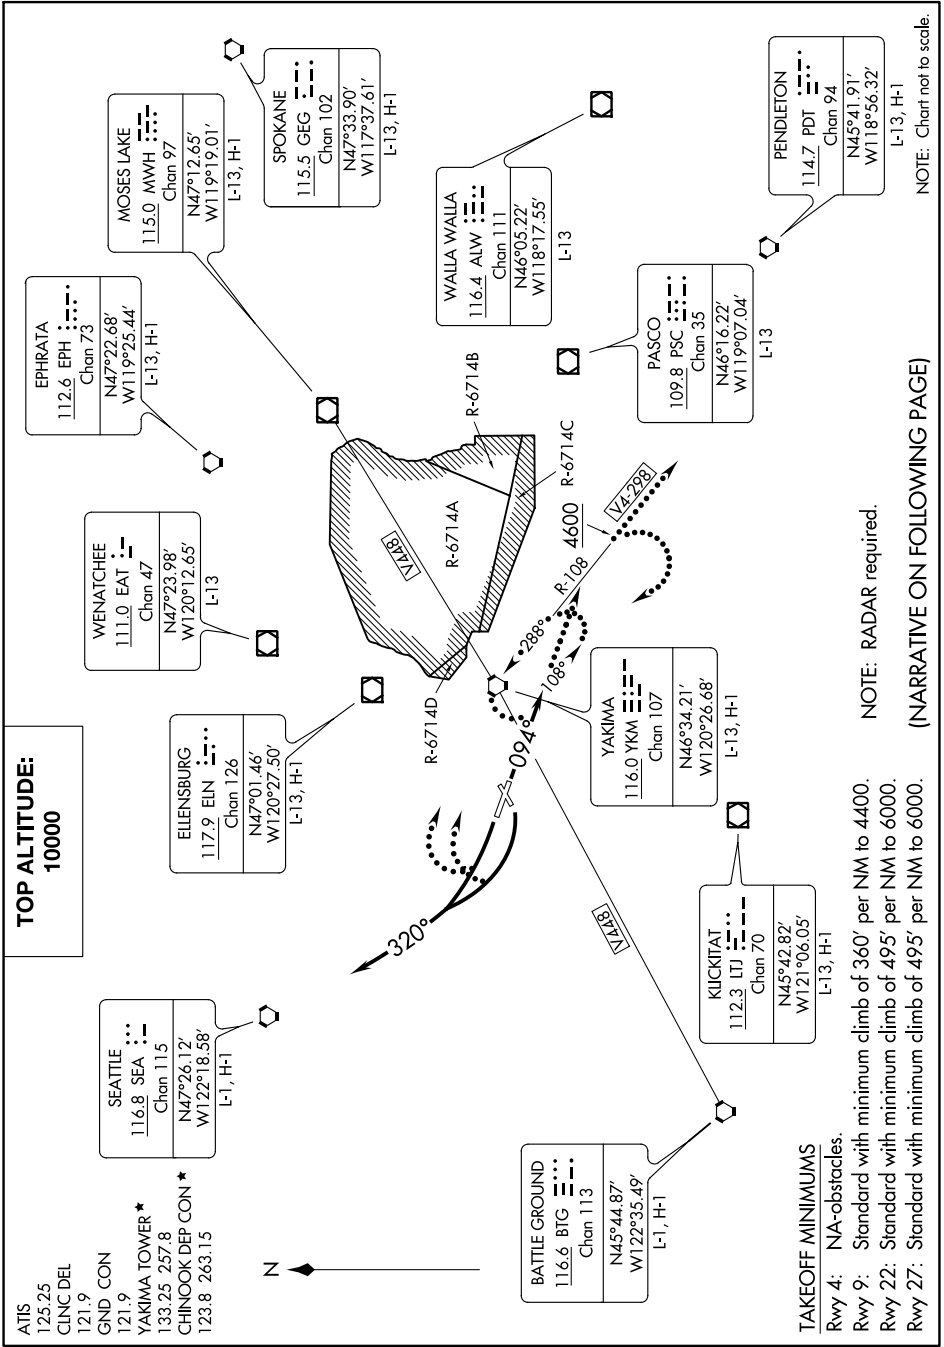

# NACHES FOUR DEPARTURE

YAKIMA AIR TERMINAL/MCALLISTER FIELD (YKM)  
AL-465 (FAA) YAKIMA, WASHINGTON

NW-1, 16 JUL 2020 to 13 AUG 2020

**TAKEOFF MINIMUMS**  
 Rwy 4: NA-obstacles.  
 Rwy 9: Standard with minimum climb of 360' per NM to 4400.  
 Rwy 22: Standard with minimum climb of 495' per NM to 6000.  
 Rwy 27: Standard with minimum climb of 495' per NM to 6000.

**NOTE: RADAR required.**  
**(NARRATIVE ON FOLLOWING PAGE)**

NOTE: Chart not to scale.

# NACHES FOUR DEPARTURE

10NOV16

YAKIMA, WASHINGTON  
YAKIMA AIR TERMINAL/MCALLISTER FIELD (YKM)

NW-1, 16 JUL 2020 to 13 AUG 2020