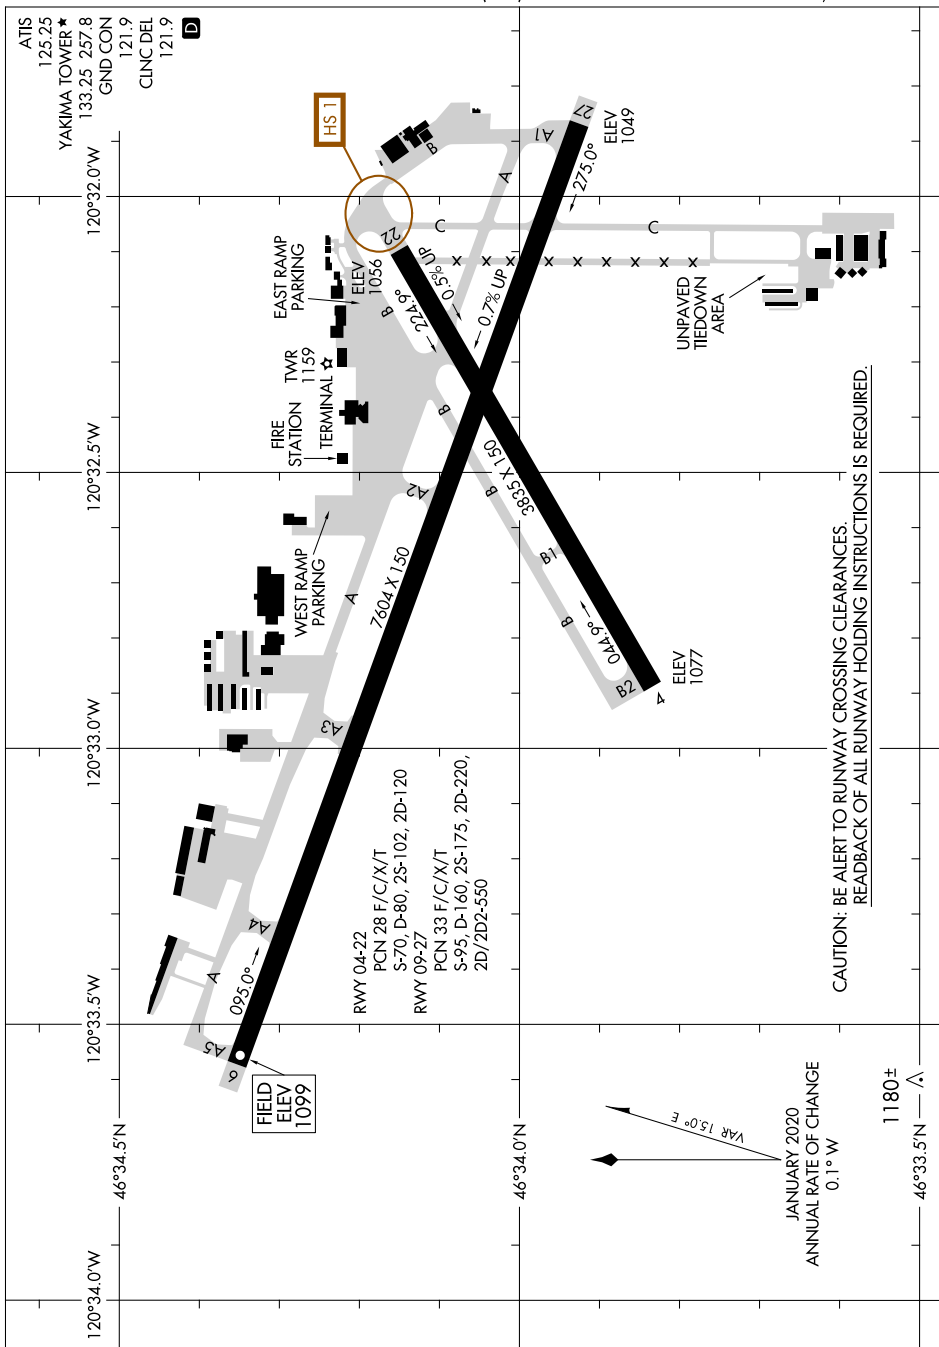

# AIRPORT DIAGRAM

NW-1, 16 JUL 2020 to 13 AUG 2020

NW-1, 16 JUL 2020 to 13 AUG 2020