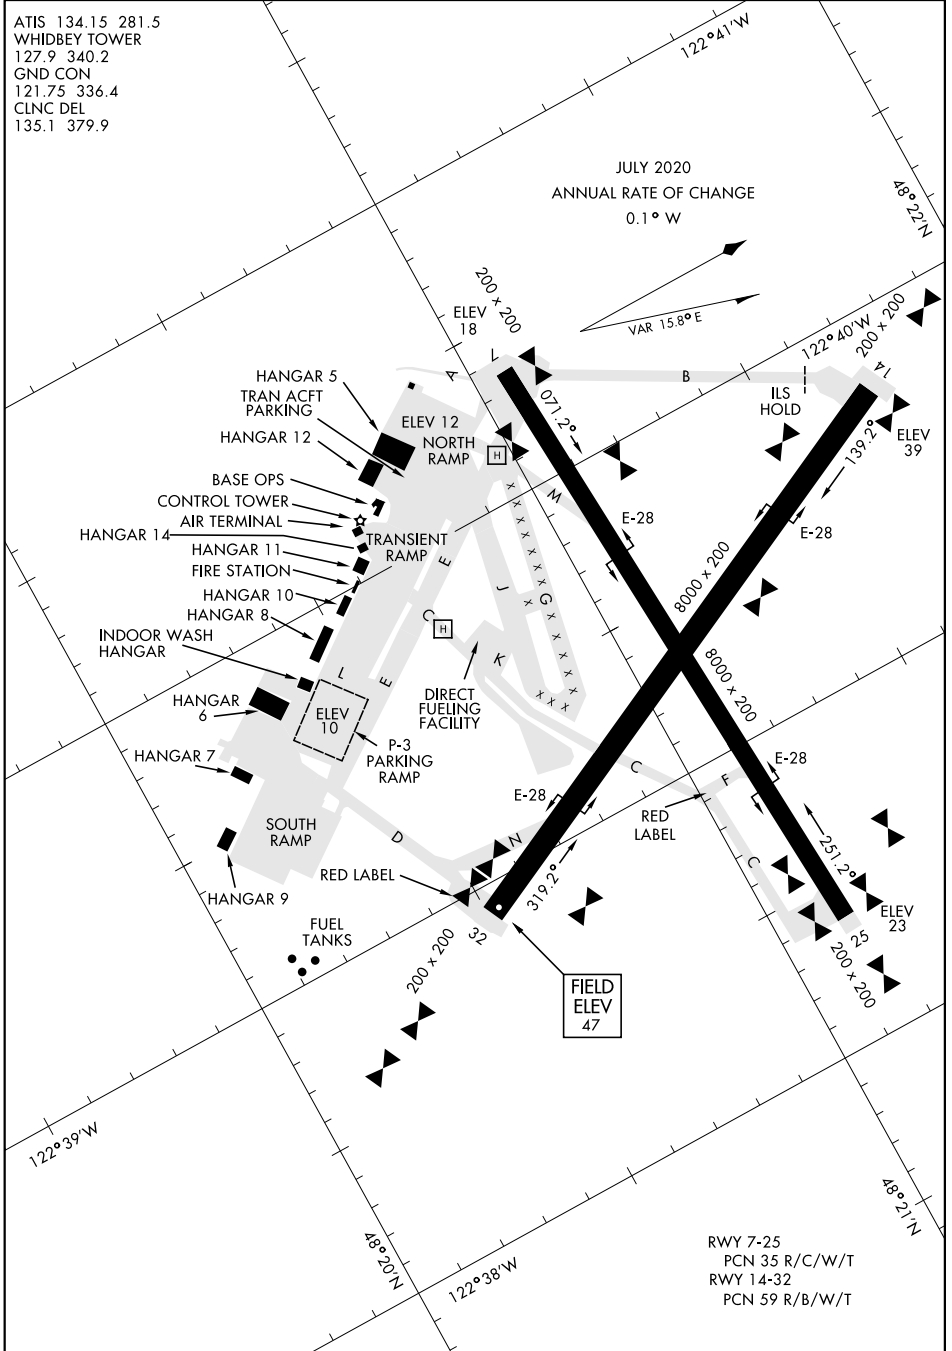

20198

AIRPORT DIAGRAM

WHIDBEY ISLAND NAS (AULT FLD) (KNUW)

AFD-451 [USN]

OAK HARBOR, WASHINGTON

ATIS 134.15 281.5
 WHIDBEY TOWER
 127.9 340.2
 GND CON
 121.75 336.4
 CLNC DEL
 135.1 379.9

JULY 2020
 ANNUAL RATE OF CHANGE
 0.1° W

NW-1, 16 JUL 2020 to 13 AUG 2020

NW-1, 16 JUL 2020 to 13 AUG 2020

AIRPORT DIAGRAM

OAK HARBOR, WASHINGTON
WHIDBEY ISLAND NAS (AULT FLD) (KNUW)