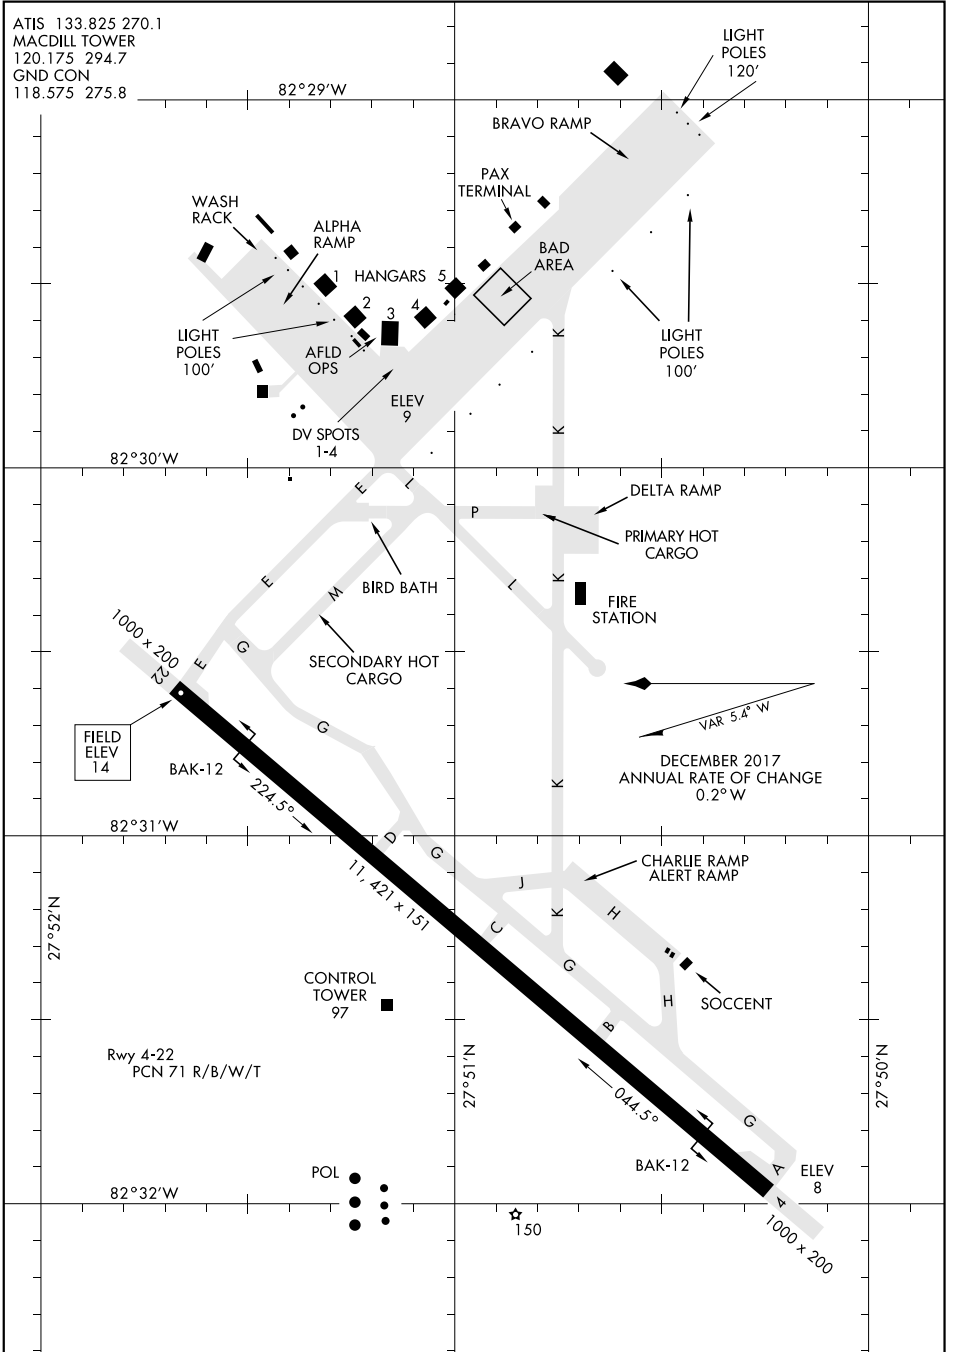

AIRPORT DIAGRAM

AFD-418 [USAF]

MACDILL AFB (KMCF)

TAMPA, FLORIDA

ATIS 133.825 270.1
 MACDILL TOWER
 120.175 294.7
 GND CON
 118.575 275.8

SE-3, 16 JUL 2020 to 13 AUG 2020

SE-3, 16 JUL 2020 to 13 AUG 2020

AIRPORT DIAGRAM

TAMPA, FLORIDA
MACDILL AFB (KMCF)