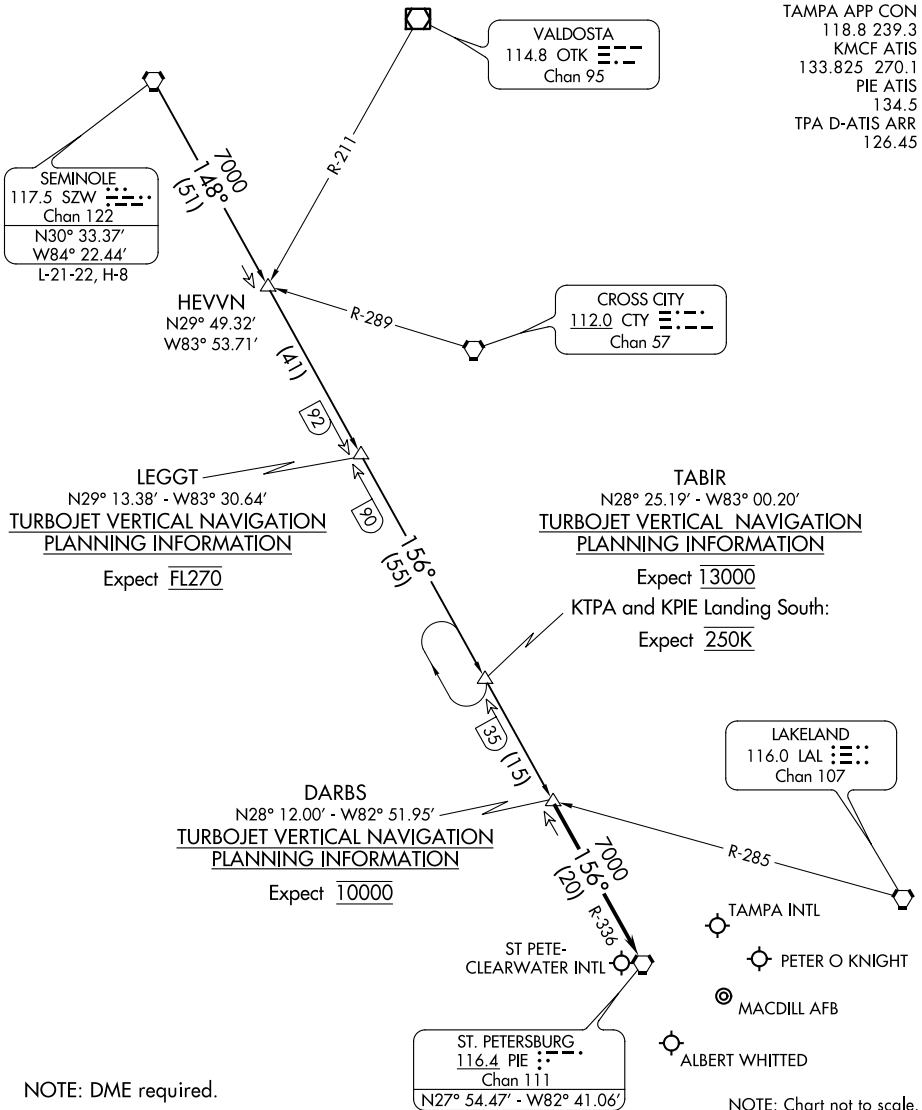

DARBS THREE ARRIVAL

TAMPA, FLORIDA

TAMPA APP CON
 118.8 239.3
 KMCF ATIS
 133.825 270.1
 PIE ATIS
 134.5
 TPA D-ATIS ARR
 126.45

SE-3, 16 JUL 2020 to 13 AUG 2020

SE-3, 16 JUL 2020 to 13 AUG 2020

NOTE: DME required.

NOTE: Chart not to scale.

ARRIVAL ROUTE DESCRIPTION

SEMINOLE TRANSITION (SZW.DARBS3): From over SZW VORTAC on SZW R-148 and PIE R-336 to DARBS INT. Thence. . . .

. . . .from over DARBS INT on PIE R-336 to PIE VORTAC. Expect RADAR vectors to final approach course.

LOST COMMUNICATIONS: STANDARD.

DARBS THREE ARRIVAL

TAMPA, FLORIDA