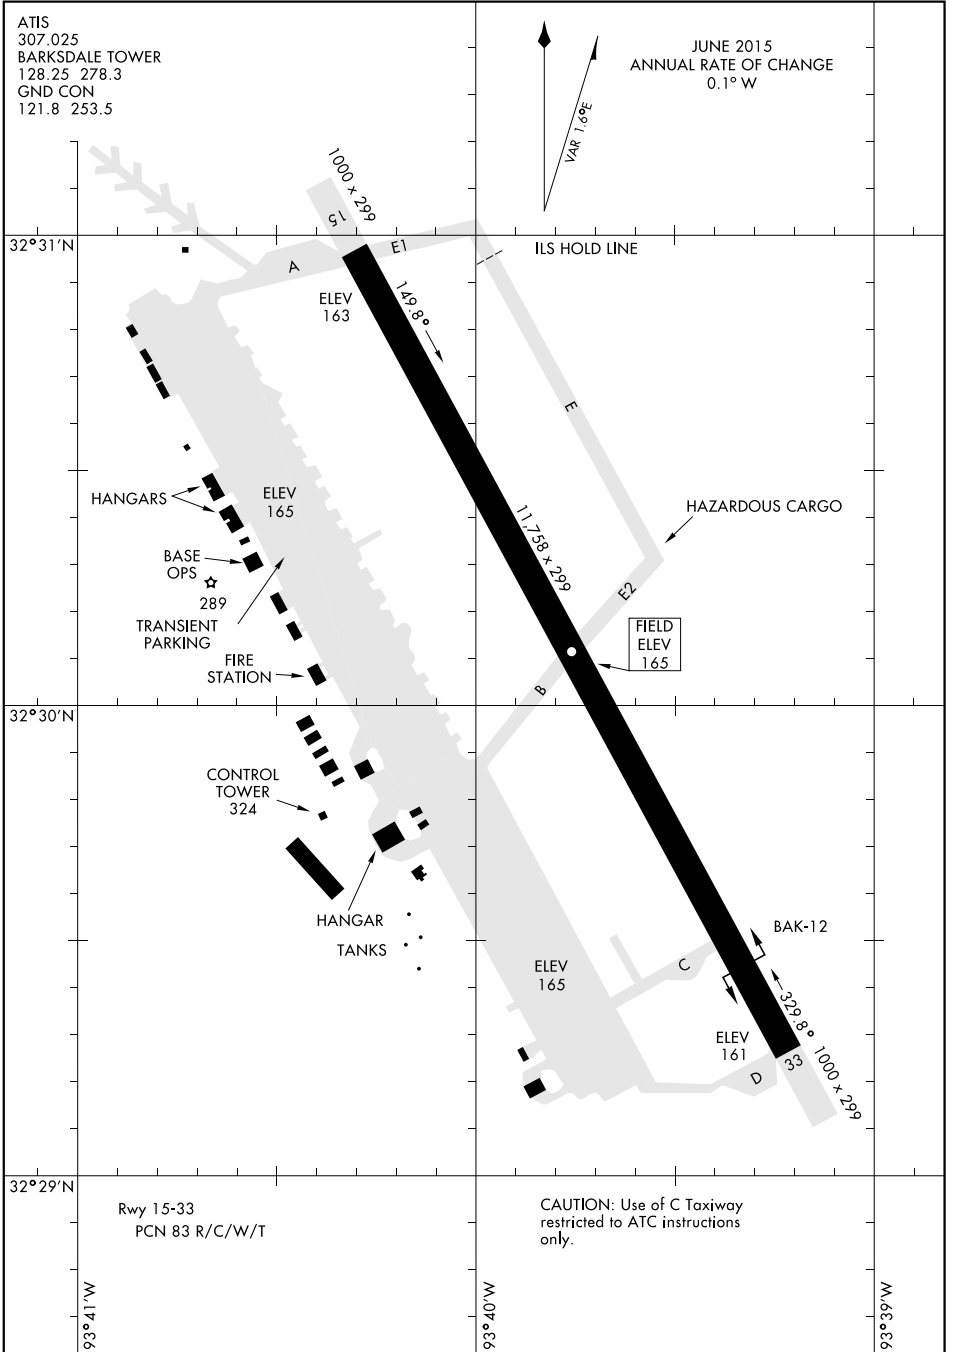

AIRPORT DIAGRAM

AFD-391 [USAF]

BARKSDALE AFB (KBAD)

BOSSIER CITY, LOUISIANA

ATIS
 307.025
 BARKSDALE TOWER
 128.25 278.3
 GND CON
 121.8 253.5

JUNE 2015
 ANNUAL RATE OF CHANGE
 0.1° W

SC-4, 16 JUL 2020 to 13 AUG 2020

SC-4, 16 JUL 2020 to 13 AUG 2020

Rwy 15-33
 PCN 83 R/C/W/T

CAUTION: Use of C Taxiway
 restricted to ATC instructions
 only.

AIRPORT DIAGRAM

BOSSIER CITY, LOUISIANA
 BARKSDALE AFB (KBAD)