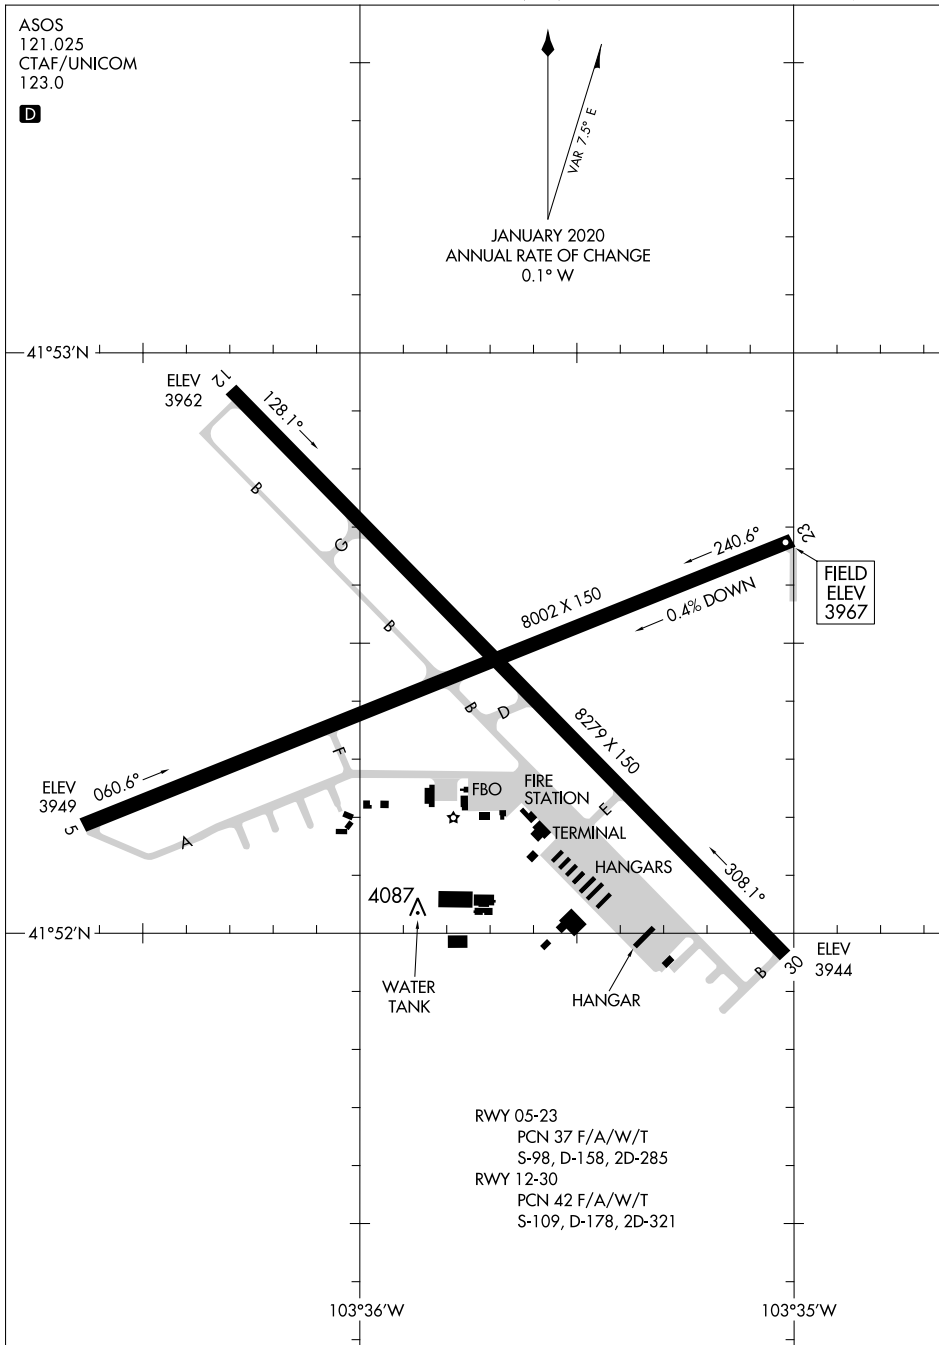

20198

AIRPORT DIAGRAM

WESTERN NEBRASKA RGNL/WILLIAM B HEILIG FIELD (BFF)
AL-383 (FAA) SCOTTSBUFF, NEBRASKA

ASOS
121.025
CTAF/UNICOM
123.0

D

NC-2, 16 JUL 2020 to 13 AUG 2020

NC-2, 16 JUL 2020 to 13 AUG 2020

RWY 05-23
PCN 37 F/A/W/T
S-98, D-158, 2D-285

RWY 12-30
PCN 42 F/A/W/T
S-109, D-178, 2D-321

AIRPORT DIAGRAM

20198

WESTERN NEBRASKA RGNL/WILLIAM B HEILIG FIELD (BFF)
SCOTTSBUFF, NEBRASKA