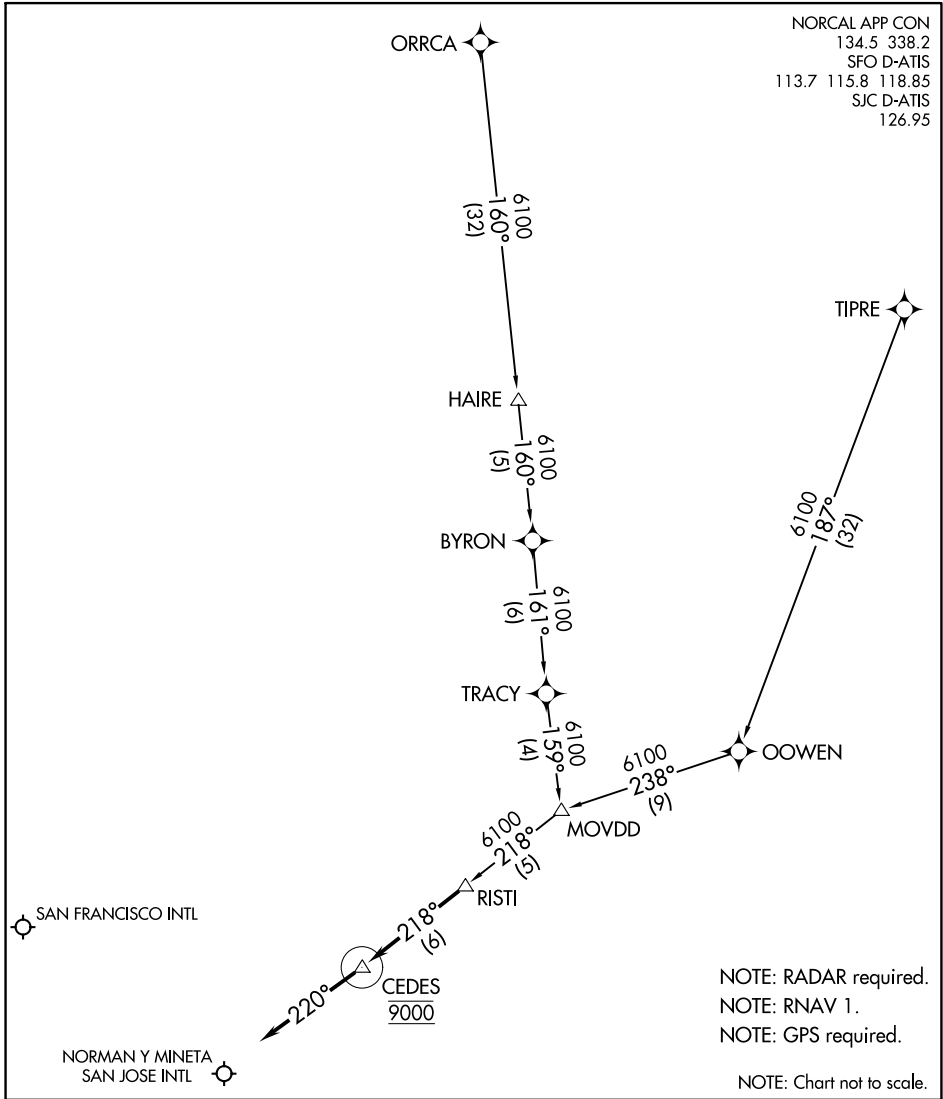

RISTI ONE ARRIVAL (RNAV)

AL-375 (FAA)

SAN FRANCISCO, CALIFORNIA

NORCAL APP CON
 134.5 338.2
 SFO D-ATIS
 113.7 115.8 118.85
 SJC D-ATIS
 126.95

SW-2, 16 JUL 2020 to 13 AUG 2020

SW-2, 16 JUL 2020 to 13 AUG 2020

ARRIVAL ROUTE DESCRIPTION

ORRCA TRANSITION (ORRCA.RISTI1)

TIPRE TRANSITION (TIPRE.RISTI1)

LANDING KSFO/KSJC: From RISTI on track 218° to cross CEDES at 9000, then on heading 220° or as assigned by ATC. Expect RADAR vectors to final approach course.