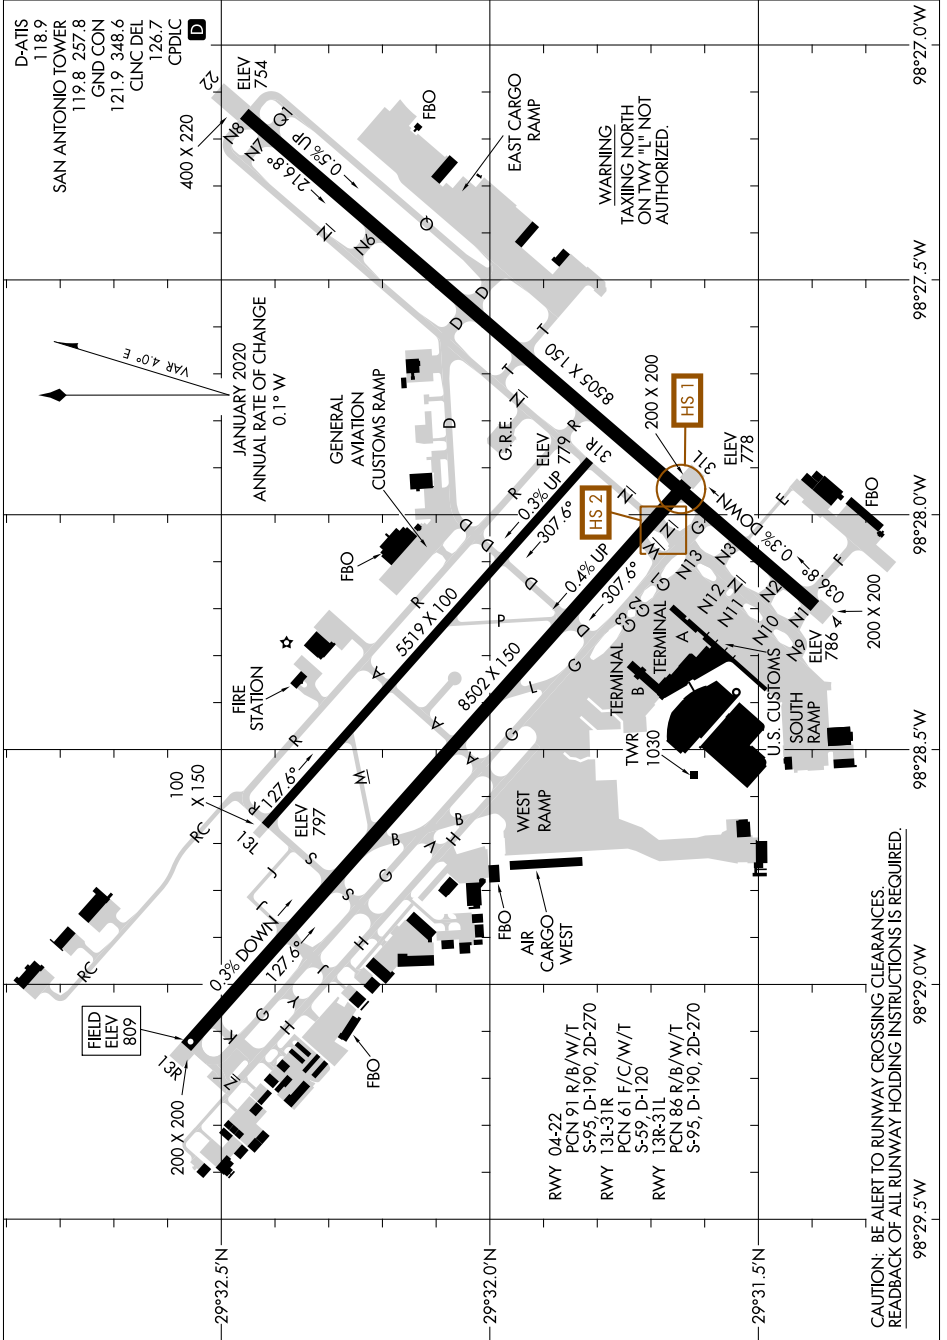

AIRPORT DIAGRAM

AL-369 (FAA)

SAN ANTONIO INTL (SAT)

SAN ANTONIO, TEXAS

SC-3, 16 JUL 2020 to 13 AUG 2020

SC-3, 16 JUL 2020 to 13 AUG 2020

AIRPORT DIAGRAM

SAN ANTONIO, TEXAS

SAN ANTONIO INTL (SAT)