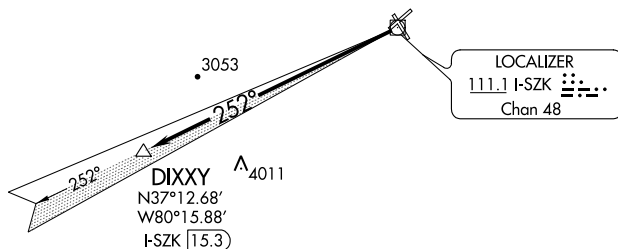

TOP ALTITUDE:
4200

NOTE: RADAR required.

NOTE: DME required.

TAKEOFF MINIMUMS:

Rwys 6, 16, 34: NA - ATC.

Rwy 24: Standard with minimum climb
of 242' per NM to 2800.

NOTE: Chart not to scale.

DEPARTURE ROUTE DESCRIPTION

TAKEOFF RUNWAY 24: Climb on I-SZK LDA Localizer west course to 4200 to DIXXY I-SZK 15.3 DME. Expect RADAR vectors to filed/assigned route.

DIXXY EIGHT DEPARTURE

(DIXXY8.DIXXY) 15AUG19

ROANOKE, VIRGINIA

ROANOKE-BLACKSBURG RGNL/WOODRUM FIELD (R.O.A.)