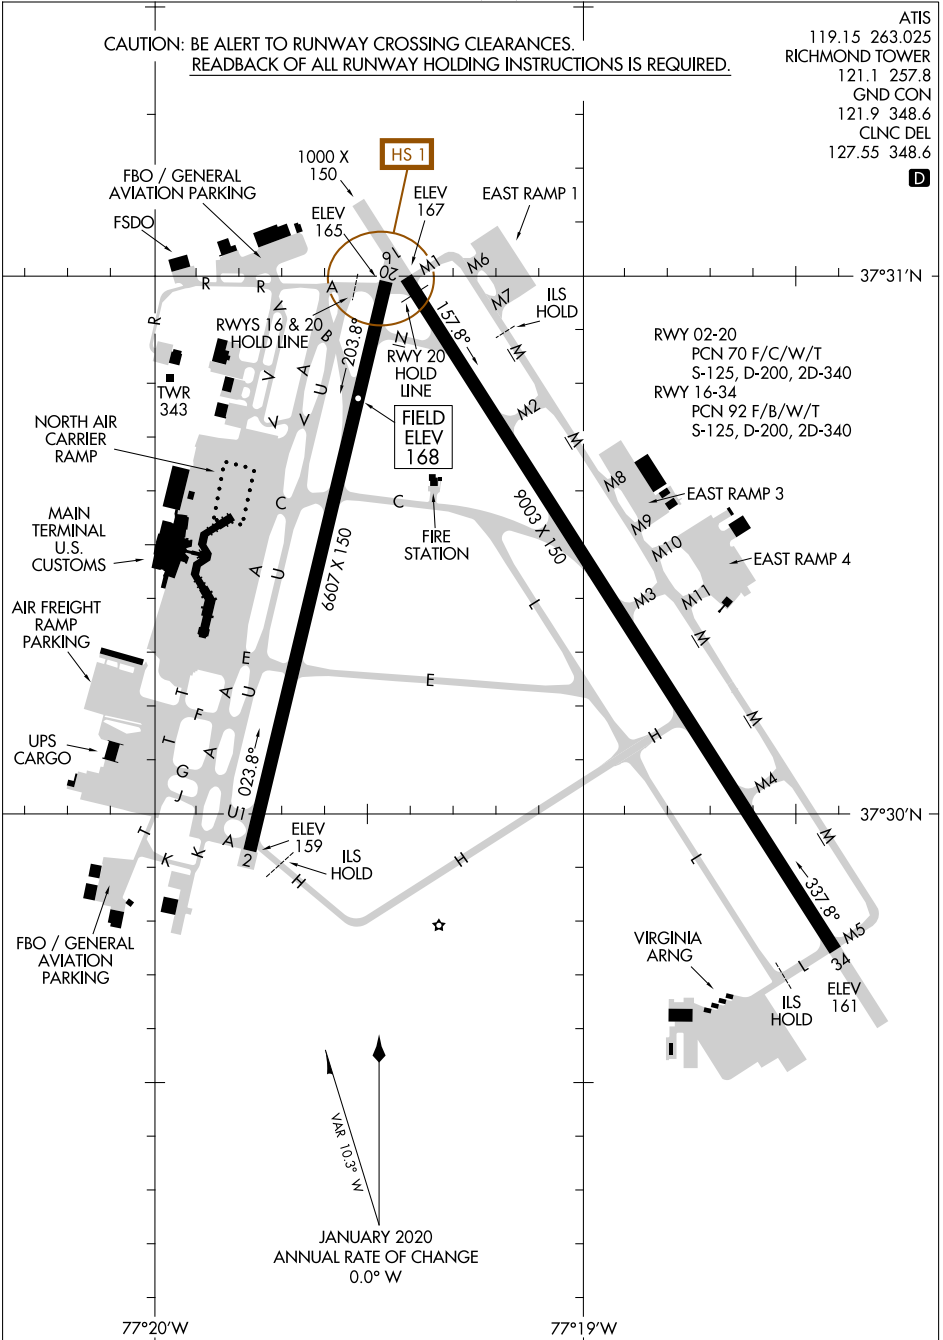

20086
AIRPORT DIAGRAM

AL-347 (FAA)

RICHMOND INTL (RIC)
 RICHMOND, VIRGINIA

**CAUTION: BE ALERT TO RUNWAY CROSSING CLEARANCES.
 READBACK OF ALL RUNWAY HOLDING INSTRUCTIONS IS REQUIRED.**

ATIS
 119.15 263.025
 RICHMOND TOWER
 121.1 257.8
 GND CON
 121.9 348.6
 CLNC DEL
 127.55 348.6

NE-3, 16 JUL 2020 to 13 AUG 2020

NE-3, 16 JUL 2020 to 13 AUG 2020

VAR 10.3° W
 JANUARY 2020
 ANNUAL RATE OF CHANGE
 0.0° W